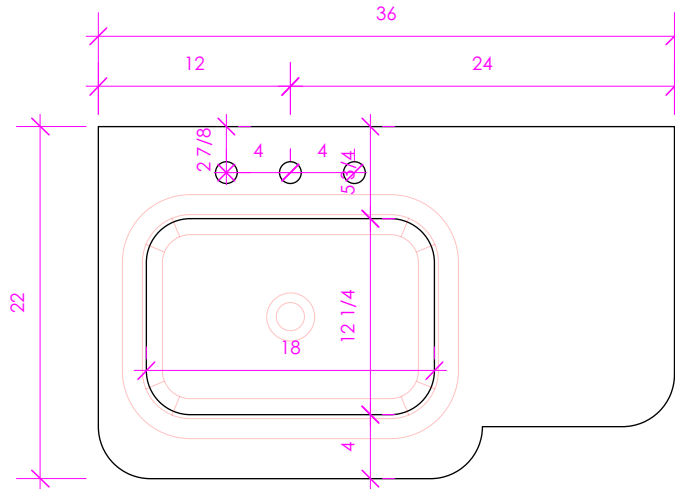

LACAVA

ELEGANZA

ELE-36LT

FEATURES:

- EASED EDGES
- USED WITH H270 SINK (SOLD SEPARATELY)
- PROUDLY HANDMADE IN THE USA

FINISHES:

WOOD:

STANDARD: