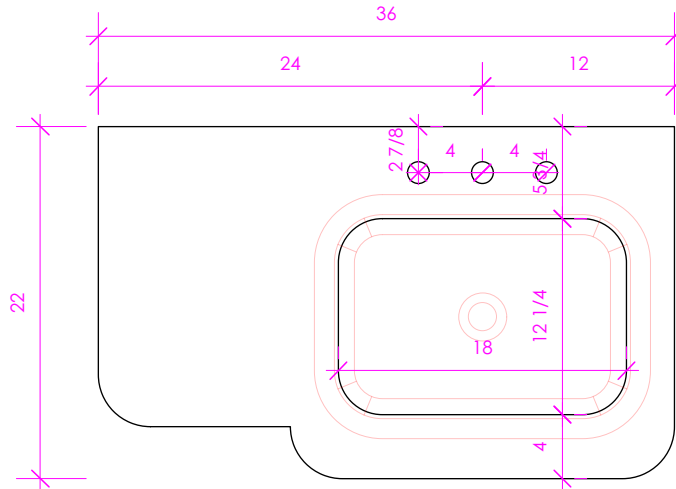

6630 WEST WRIGHTWOOD
CHICAGO, IL 60707

PH: 773-637-9600
FAX: 773-637-9601

LACAVA.COM
INFO@LACAVA.COM

LACAVA

ELEGANZA

ELE-36RT

FEATURES:

- EASED EDGES
- USED WITH H270 SINK (SOLD SEPARATELY)
- PROUDLY HANDMADE IN THE USA