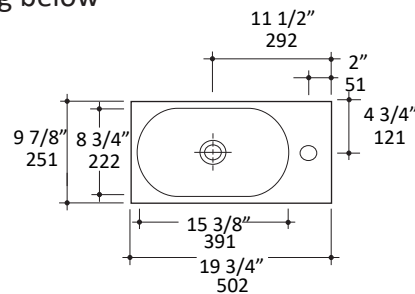

Specifications:

Installation:	Vanity-top or above-counter
Exterior Dimensions:	19 3/4" w x 9 7/8" d x 7" h
Material:	Porcelain
Weight:	22 lbs
Overflow:	No
Finishes:	001 - White
Faucet Holes:	01 - one hole on the right side only
Faucet Hole Size:	Ø 1 3/8"
Drain Hole Size:	Ø 1 3/4"

Codes + Standards:

- Meets and exceeds applicable national codes and standards

Recommended Items:

- Furniture
 - MAR-W-20 - Wall-mount under-counter vanity with one adjustable shelf behind a door
- European drain without overflow
 - 7100-13