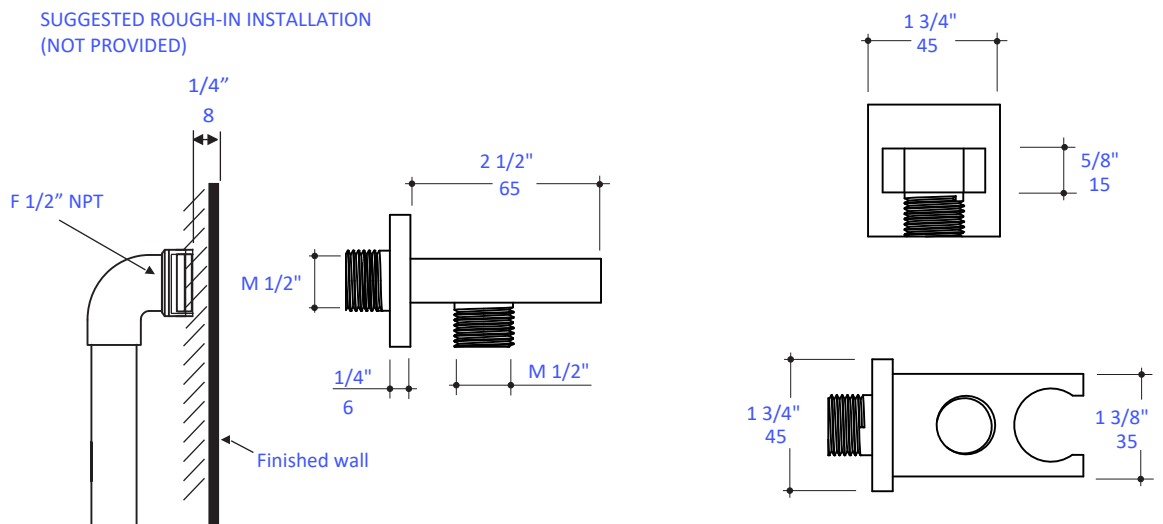

### Features:

- Hand shower wall union with hook for hand-held shower head
- Square backplate
- Shower head with hose sold separately
- Finished wall must be installed as marked (the backplate does not adjust)

### Recommended Accessories:

- Item #W1460: Hand-held shower head with hose
- Item #A00045: Replacement flexible shower hose with metal coil

LACAVA reserves the right to revise any dimension or information on this sheet without notice. Dimensions are nominal and may vary within an industry accepted tolerance of 1/4". Drawings provided herein are meant to give the user an idea of the product and are not made to scale. Location of plumbing is meant for reference, your specific application may vary.  
Revised: 6/22/2020