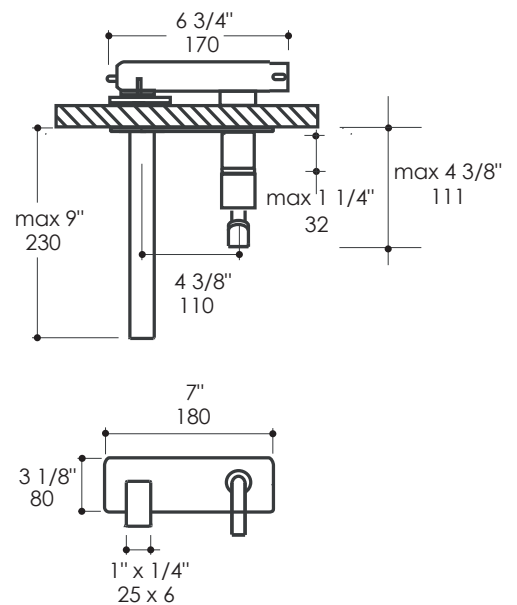

Codes + Standards:

- Meets and exceeds applicable national codes and standards
- CAL-Green compliant

ADA compliant when installed to specific requirements of this regulation

Recommended Items:

- Replacement parts:
  - R13012 replacement ceramic disc cartridge
- European drain with overflow
  - 7100-16OF click-clack drain
  - 7100-13OF stationary drain