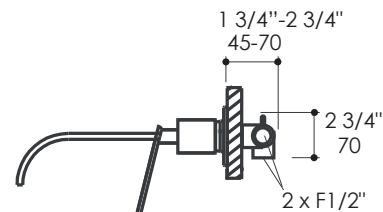

Specifications:

Installation:	wall mount, single lever
Exterior Dimensions:	SPOUT: 9"
Material:	solid brass construction
Water use:	1.2 GPM
Pop-up:	N/A
Finishes:	CR - polished chrome
Cutout Size:	∅ 1 1/4" handle, ∅ 1 3/4" spout
Accessories included:	Drain #7100-16OF European click-clack drain
Fittings included:	Rough in #13013L-B and trim #13013L-A

Features:

- Wall-mount two-hole faucet with backplate and one lever handle on right
- Open spout features a natural water flow
- Brass construction with single ceramic disc cartridge
- Includes rough-in and trim

Codes + Standards:

- Meets and exceeds applicable national codes and standards
- CAL-Green compliant

ADA compliant when installed to specific requirements of this regulation

Recommended Items:

- Replacement parts:
 - R13012 replacement ceramic disc cartridge
- European drain with overflow
 - 7100-16OF click-clack drain
 - 7100-13OF stationary drain

LACAVA reserves the right to revise any dimension or information on this sheet without notice. Dimensions are nominal and may vary within an industry accepted tolerance of 1/4". Drawings provided herein are meant to give the user an idea of the product and are not made to scale. Location of plumbing is meant for reference, your specific application may vary.