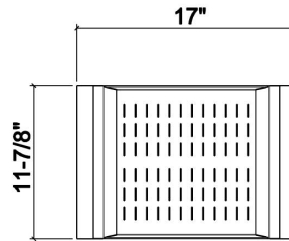

### Specifications

Model	205329
Collection	Colander
Compatible bowl dimension (front-to-back)	16"
Overall dimensions	12" × 17" × 2 1/4"