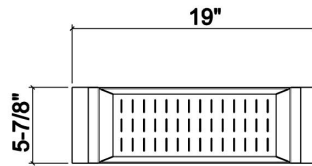

205225 | COLANDER

STAINLESS STEEL SINK ACCESSORY

Specifications

Model	205225
Collection	Colander
Compatible bowl dimension (front-to-back)	18"
Overall dimensions	6" × 19" × 4 1/4"

Warranty

Home Refinements offers a 1-YEAR LIMITED WARRANTY following the purchase date for all mobile parts, options and accessories against defects of material and workmanship. This warranty is limited to defects or damages resulting from a normal residential use. For further details on our product warranty, please refer to our catalog or Web site.