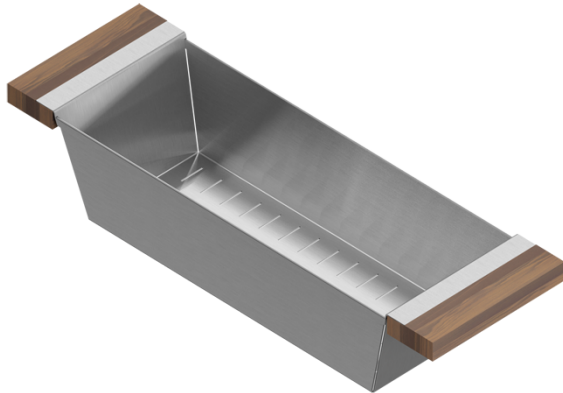

205225 | COLANDER

STAINLESS STEEL SINK ACCESSORY

Specifications

Model	205225
Collection	Colander
Compatible bowl dimension (front-to-back)	18"
Overall dimensions	6" × 19" × 4 1/4"

Warranty

Home Refinements offers a 1-YEAR LIMITED WARRANTY following the purchase date for all mobile parts, options and accessories against defects of material and workmanship. This warranty is limited to defects or damages resulting from a normal residential use. For further details on our product warranty, please refer to our catalog or Web site.

Features

- Can be used on top of sink to create extra workspace or on countertop
- Ideal to rinse food or to dry dishes
- Innovative and functional design to match with other standard Home Refinements accessories
- 100% premium hard rock maple or walnut handles for high quality and durability
- Rubber-tipped footings for better stability and protection
- 304 series stainless steel (18/10)
- Elegant no. 4 brushed finish that matches the appliances