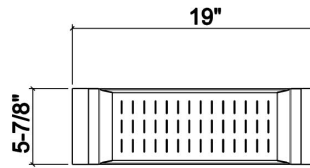

205219 | COLANDER

STAINLESS STEEL SINK ACCESSORY

Specifications

Model	205219
Collection	Colander
Compatible bowl dimension (front-to-back)	18"
Overall dimensions	6" × 19" × 2 1/4"

Warranty

Home Refinements offers a 1-YEAR LIMITED WARRANTY following the purchase date for all mobile parts, options and accessories against defects of material and workmanship. This warranty is limited to defects or damages resulting from a normal residential use. For further details on our product warranty, please refer to our catalog or Web site.