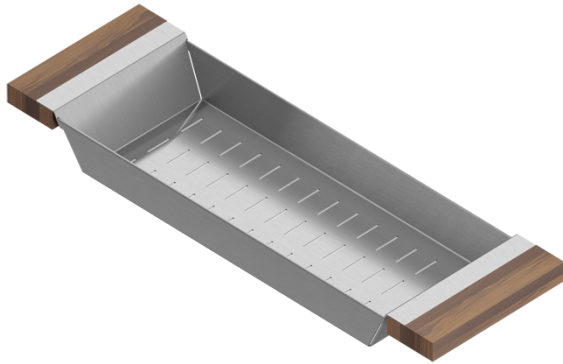

205219 | COLANDER

STAINLESS STEEL SINK ACCESSORY

Specifications

Model	205219
Collection	Colander
Compatible bowl dimension (front-to-back)	18"
Overall dimensions	6" × 19" × 2 1/4"

Warranty

Home Refinements offers a 1-YEAR LIMITED WARRANTY following the purchase date for all mobile parts, options and accessories against defects of material and workmanship. This warranty is limited to defects or damages resulting from a normal residential use. For further details on our product warranty, please refer to our catalog or Web site.

Features

- Can be used on top of sink to create extra workspace or on countertop
- Ideal to rinse food or to dry dishes
- Innovative and functional design to match with other standard Home Refinements accessories
- 100% premium hard rock maple or walnut handles for high quality and durability
- Rubber-tipped footings for better stability and protection
- 304 series stainless steel (18/10)
- Elegant no. 4 brushed finish that matches the appliances