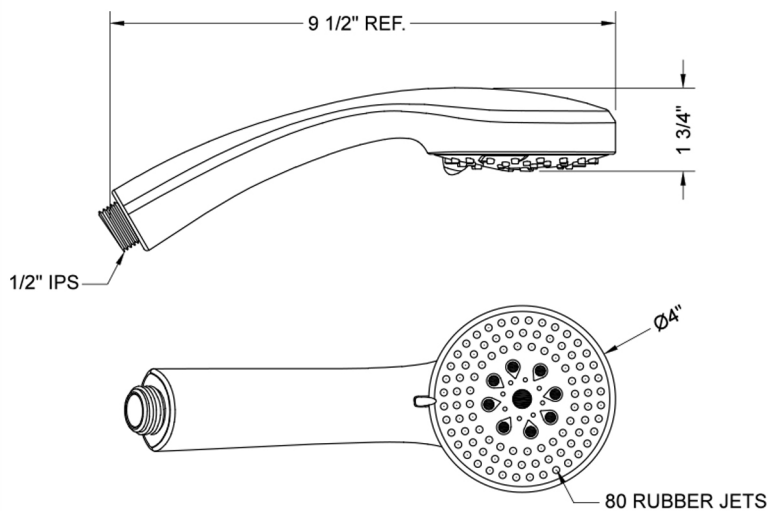

SHOWERALL® 6 Function Handshower with JX7® Technology- 1.75 GPM

Model #: S465-1.75-

FEATURES:

- 4" face 6 function handshower with pause control to conserve water
- 1/2" IPS Male threads
- Pause control is not a positive shut-off
- 2.0 GPM—WaterSense approved
- Available flow rates: 2.5, 2.0, 1.75 & 1.5 GPM
- JX7® Technology

AVAILABLE FINISHES:

Polished Chrome (PCH) Satin Nickel (SN) Polished Nickel (PN)
Polished Brass (PB)

SPECIFICATION DRAWING:

SPRAY PATTERNS: