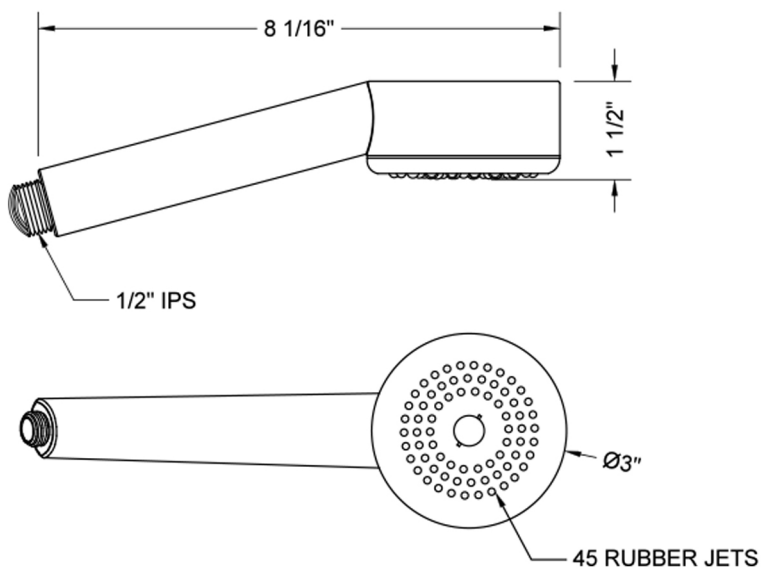

SPECIFICATION DRAWING: