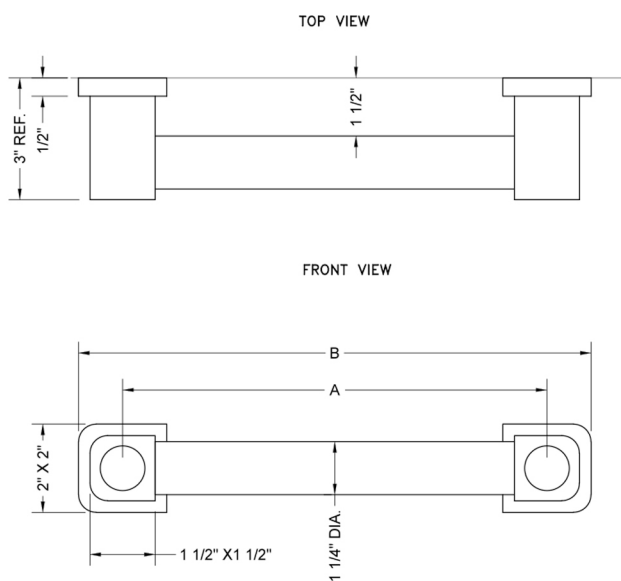

16" G80 Straight Grab Bar

Model #: G80-16-

FEATURES:

- ADA compliant when properly installed
- All brass construction, fully polished & plated
- All grab bars can be custom sized. Contact JACLO for pricing & availability
- Optional handshower sliders and toilet paper/wash cloth holders can be added only upon initial order

SPECIFICATION DRAWING:

CONTEMPO LUXURY GRAB BAR 1 1/4"			
PART. #	SPECIFICS	A	B
G80-12-XXX	12" C TO C	12"	14"
G80-16-XXX	16" C TO C	16"	18"
G80-18-XXX	18" C TO C	18"	20"
G80-24-XXX	24" C TO C	24"	26"
G80-32-XXX	32" C TO C	32"	34"
G80-36-XXX	36" C TO C	36"	38"
G80-42-XXX	42" C TO C	42"	44"
G80-48-XXX	48" C TO C	48"	50"