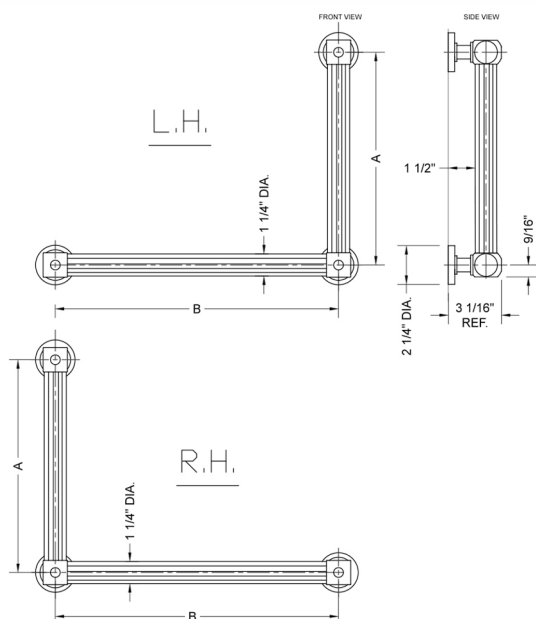

G71 12H x 16W 90° Right Hand Grab Bar

Model #: **G71-12H-16W-RH-**

FEATURES:

- ADA compliant when properly installed
- All brass construction, fully polished & plated
- All grab bars can be custom sized. Contact JACLO for pricing & availability
- Optional handshower sliders and toilet paper/wash cloth holders can be added only upon initial order
- Grab bars over 32" REQUIRE a middle post

SPECIFICATION DRAWING:

BRASS LUXURY GRAB BAR			
PART. #	DESCRIPTION	A H	B W
G71-12H-12W	CENTER TO CENTER	12"	12"
G71-12H-16W	CENTER TO CENTER	12"	16"
G71-12H-24W	CENTER TO CENTER	12"	24"
G71-12H-32W	CENTER TO CENTER	12"	32"
G71-16H-12W	CENTER TO CENTER	16"	12"
G71-16H-16W	CENTER TO CENTER	16"	16"
G71-16H-24W	CENTER TO CENTER	16"	24"
G71-16H-32W	CENTER TO CENTER	16"	32"
G71-24H-12W	CENTER TO CENTER	24"	12"
G71-24H-16W	CENTER TO CENTER	24"	16"
G71-24H-24W	CENTER TO CENTER	24"	24"
G71-24H-32W	CENTER TO CENTER	24"	32"
G71-32H-12W	CENTER TO CENTER	32"	12"
G71-32H-16W	CENTER TO CENTER	32"	16"
G71-32H-24W	CENTER TO CENTER	32"	24"
G71-32H-32W	CENTER TO CENTER	32"	32"