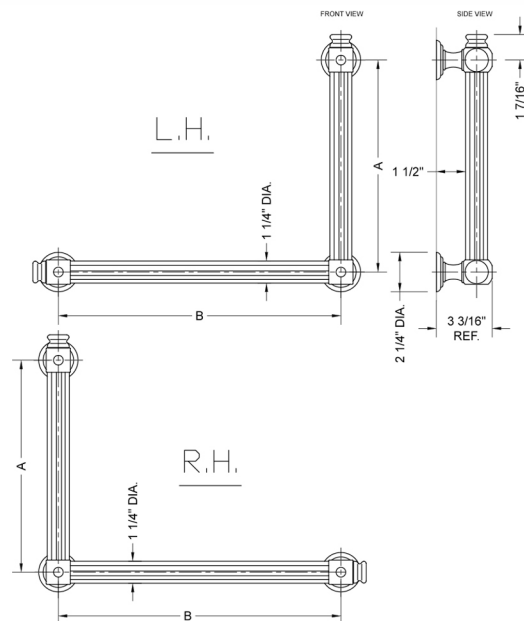

G61 24H x 16W 90° Left Hand Grab Bar

Model #: **G61-24H-16W-LH-**

FEATURES:

- ADA compliant when properly installed
- All brass construction, fully polished & plated
- All grab bars can be custom sized. Contact JACLO for pricing & availability
- Optional handshower sliders and toilet paper/wash cloth holders can be added only upon initial order
- Grab bars over 32" REQUIRE a middle post

SPECIFICATION DRAWING:

BRASS LUXURY GRAB BAR			
PART. #	DESCRIPTION	A H	B W
G61-12H-12W	CENTER TO CENTER	12"	12"
G61-12H-16W	CENTER TO CENTER	12"	16"
G61-12H-24W	CENTER TO CENTER	12"	24"
G61-12H-32W	CENTER TO CENTER	12"	32"
G61-16H-12W	CENTER TO CENTER	16"	12"
G61-16H-16W	CENTER TO CENTER	16"	16"
G61-16H-24W	CENTER TO CENTER	16"	24"
G61-16H-32W	CENTER TO CENTER	16"	32"
G61-24H-12W	CENTER TO CENTER	24"	12"
G61-24H-16W	CENTER TO CENTER	24"	16"
G61-24H-24W	CENTER TO CENTER	24"	24"
G61-24H-32W	CENTER TO CENTER	24"	32"
G61-32H-12W	CENTER TO CENTER	32"	12"
G61-32H-16W	CENTER TO CENTER	32"	16"
G61-32H-24W	CENTER TO CENTER	32"	24"
G61-32H-32W	CENTER TO CENTER	32"	32"