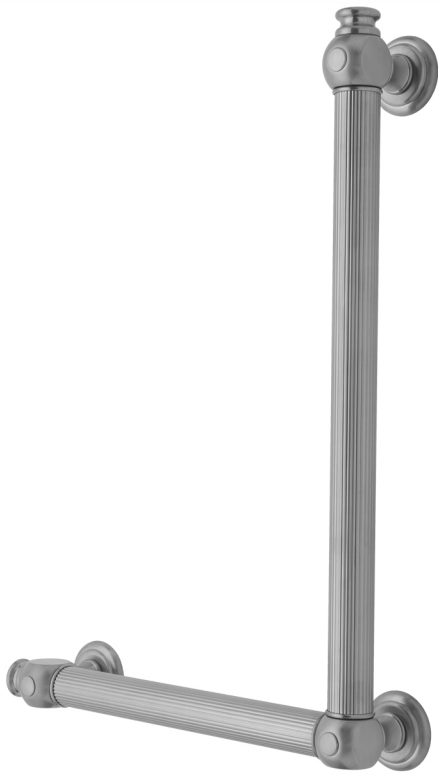

G61 24H x 16W 90° Left Hand Grab Bar

Model #: **G61-24H-16W-LH-**

FEATURES:

- ADA compliant when properly installed
- All brass construction, fully polished & plated
- All grab bars can be custom sized. Contact JACLO for pricing & availability
- Optional handshower sliders and toilet paper/wash cloth holders can be added only upon initial order
- Grab bars over 32" REQUIRE a middle post

AVAILABLE FINISHES:

Polished Chrome (PCH)	Satin Chrome (SC)	Bronze Umber (BU)
Satin Nickel (SN)	Pewter (PEW)	Caramel Bronze (CB)
Polished Nickel (PN)	Antique Brass (AB)	Antique Copper (ACU)
Oil-Rubbed Bronze (ORB)	Polished Brass (PB)	Polished Copper (PCU)
Vintage Bronze (VB)	Satin Brass (SB)	Rose Gold (RG)
Matte Black (MBK)	Satin Gold (SG)	Polished Gold (PG)
Black Nickel (BKN)	Bombay Gold (BG)	Jewelers Gold (JG)
Europa Bronze (EB)	White (WH)	Sedona Beige (SDB)
Tristan Brass (TB)	Unlacquered Brass (ULB)	Satin Cooper (SCU)

SPECIFICATION DRAWING:

BRASS LUXURY GRAB BAR			
PART. #	DESCRIPTION	A H	B W
G61-12H-12W	CENTER TO CENTER	12"	12"
G61-12H-16W	CENTER TO CENTER	12"	16"
G61-12H-24W	CENTER TO CENTER	12"	24"
G61-12H-32W	CENTER TO CENTER	12"	32"
G61-16H-12W	CENTER TO CENTER	16"	12"
G61-16H-16W	CENTER TO CENTER	16"	16"
G61-16H-24W	CENTER TO CENTER	16"	24"
G61-16H-32W	CENTER TO CENTER	16"	32"
G61-24H-12W	CENTER TO CENTER	24"	12"
G61-24H-16W	CENTER TO CENTER	24"	16"
G61-24H-24W	CENTER TO CENTER	24"	24"
G61-24H-32W	CENTER TO CENTER	24"	32"
G61-32H-12W	CENTER TO CENTER	32"	12"
G61-32H-16W	CENTER TO CENTER	32"	16"
G61-32H-24W	CENTER TO CENTER	32"	24"
G61-32H-32W	CENTER TO CENTER	32"	32"