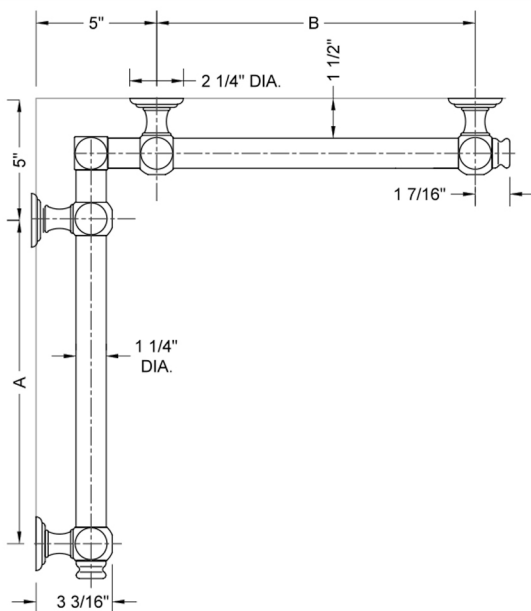

G60 60" x 60" Inside Corner Grab Bar

Model #: G60-60-60-IC-

FEATURES:

- ADA compliant when properly installed
- All brass construction, fully polished & plated
- All grab bars can be custom sized. Contact JACLO for pricing & availability
- Optional handshower sliders and toilet paper/wash cloth holders can be added only upon initial order
- Grab bars over 32" REQUIRE a middle post

SPECIFICATION DRAWING:

BRASS LUXURY GRAB BAR							
PART #	DESCRIPTION	A	B	PART #	DESCRIPTION	A	B
G60-12-12-IC	CENTER OF POST	12"	12"	G60-24-36-IC	CENTER OF POST	24"	36"
G60-12-16-IC	CENTER OF POST	12"	16"	G60-24-48-IC	CENTER OF POST	24"	48"
G60-12-24-IC	CENTER OF POST	12"	24"	G60-24-60-IC	CENTER OF POST	24"	60"
G60-12-32-IC	CENTER OF POST	12"	32"				
				G60-32-32-IC	CENTER OF POST	32"	32"
G60-12-36-IC	CENTER OF POST	12"	36"	G60-32-36-IC	CENTER OF POST	32"	36"
G60-12-48-IC	CENTER OF POST	12"	48"	G60-32-48-IC	CENTER OF POST	32"	48"
G60-12-60-IC	CENTER OF POST	12"	60"	G60-32-60-IC	CENTER OF POST	32"	60"
G60-16-16-IC	CENTER OF POST	16"	16"	G60-36-36-IC	CENTER OF POST	36"	36"
G60-16-24-IC	CENTER OF POST	16"	24"	G60-36-48-IC	CENTER OF POST	36"	48"
G60-16-32-IC	CENTER OF POST	16"	32"	G60-36-60-IC	CENTER OF POST	36"	60"
G60-16-36-IC	CENTER OF POST	16"	36"	G60-48-48-IC	CENTER OF POST	48"	48"
G60-16-48-IC	CENTER OF POST	16"	48"	G60-48-60-IC	CENTER OF POST	48"	60"
G60-16-60-IC	CENTER OF POST	16"	60"				
				G60-60-60-IC	CENTER OF POST	60"	60"
G60-24-24-IC	CENTER OF POST	24"	24"				
G60-24-32-IC	CENTER OF POST	24"	32"				