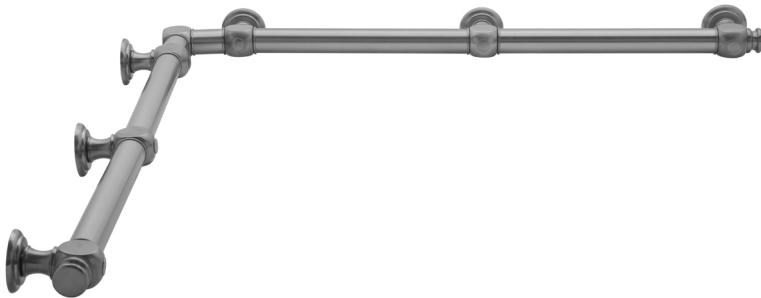

G60 60" x 60" Inside Corner Grab Bar

Model #: G60-60-60-IC-

FEATURES:

- ADA compliant when properly installed
- All brass construction, fully polished & plated
- All grab bars can be custom sized. Contact JACLO for pricing & availability
- Optional handshower sliders and toilet paper/wash cloth holders can be added only upon initial order
- Grab bars over 32" REQUIRE a middle post

AVAILABLE FINISHES:

Polished Chrome (PCH)	Satin Chrome (SC)	Bronze Umber (BU)
Satin Nickel (SN)	Pewter (PEW)	Caramel Bronze (CB)
Polished Nickel (PN)	Antique Brass (AB)	Antique Copper (ACU)
Oil-Rubbed Bronze (ORB)	Polished Brass (PB)	Polished Copper (PCU)
Vintage Bronze (VB)	Satin Brass (SB)	Rose Gold (RG)
Matte Black (MBK)	Satin Gold (SG)	Polished Gold (PG)
Black Nickel (BKN)	Bombay Gold (BG)	Jewelers Gold (JG)
Europa Bronze (EB)	White (WH)	Sedona Beige (SDB)
Tristan Brass (TB)	Unlacquered Brass (ULB)	Satin Cooper (SCU)