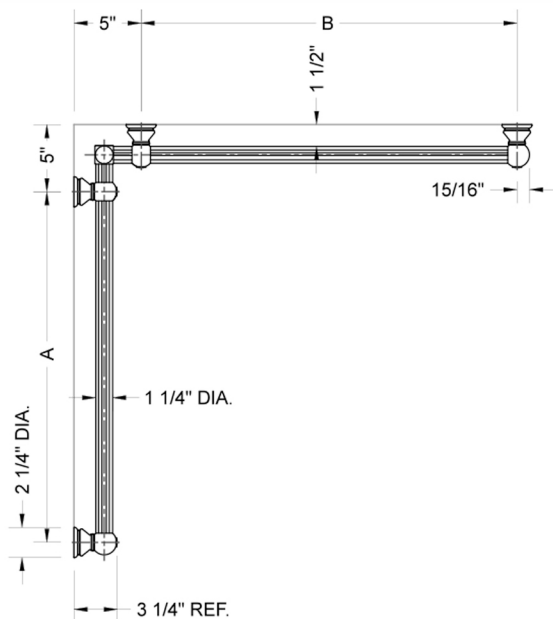

G33 36" x 36" Inside Corner Grab Bar

Model #: **G33-36-36-IC-**

FEATURES:

- ADA compliant when properly installed
- All brass construction, fully polished & plated
- All grab bars can be custom sized. Contact JACLO for pricing & availability
- Optional handshower sliders and toilet paper/wash cloth holders can be added only upon initial order
- Grab bars over 32" REQUIRE a middle post

SPECIFICATION DRAWING:

BRASS LUXURY GRAB BAR							
PART. #	DESCRIPTION	A	B	PART. #	DESCRIPTION	A	B
G33-12-12-IC	CENTER OF POST	12"	12"	G33-24-36-IC	CENTER OF POST	24"	36"
G33-12-16-IC	CENTER OF POST	12"	16"	G33-24-48-IC	CENTER OF POST	24"	48"
G33-12-24-IC	CENTER OF POST	12"	24"	G33-24-60-IC	CENTER OF POST	24"	60"
G33-12-32-IC	CENTER OF POST	12"	32"				
G33-12-36-IC	CENTER OF POST	12"	36"	G33-32-32-IC	CENTER OF POST	32"	32"
G33-12-48-IC	CENTER OF POST	12"	48"	G33-32-36-IC	CENTER OF POST	32"	36"
G33-12-60-IC	CENTER OF POST	12"	60"	G33-32-48-IC	CENTER OF POST	32"	48"
				G33-32-60-IC	CENTER OF POST	32"	60"
G33-16-16-IC	CENTER OF POST	16"	16"				
G33-16-24-IC	CENTER OF POST	16"	24"	G33-36-36-IC	CENTER OF POST	36"	36"
G33-16-32-IC	CENTER OF POST	16"	32"	G33-36-48-IC	CENTER OF POST	36"	48"
				G33-36-60-IC	CENTER OF POST	36"	60"
G33-16-36-IC	CENTER OF POST	16"	36"				
G33-16-48-IC	CENTER OF POST	16"	48"	G33-48-48-IC	CENTER OF POST	48"	48"
G33-16-60-IC	CENTER OF POST	16"	60"	G33-48-60-IC	CENTER OF POST	48"	60"
G33-24-24-IC	CENTER OF POST	24"	24"	G33-60-60-IC	CENTER OF POST	60"	60"
G33-24-32-IC	CENTER OF POST	24"	32"				