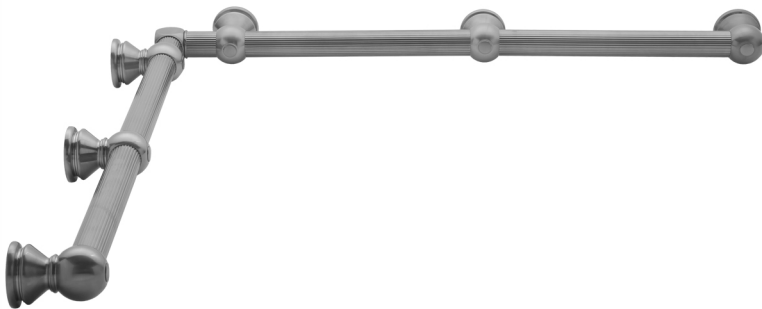

G33 36" x 36" Inside Corner Grab Bar

Model #: **G33-36-36-IC-**

FEATURES:

- ADA compliant when properly installed
- All brass construction, fully polished & plated
- All grab bars can be custom sized. Contact JACLO for pricing & availability
- Optional handshower sliders and toilet paper/wash cloth holders can be added only upon initial order
- Grab bars over 32" REQUIRE a middle post

SPECIFICATION DRAWING:

BRASS LUXURY GRAB BAR							
PART. #	DESCRIPTION	A	B	PART. #	DESCRIPTION	A	B
G33-12-12-IC	CENTER OF POST	12"	12"	G33-24-36-IC	CENTER OF POST	24"	36"
G33-12-16-IC	CENTER OF POST	12"	16"	G33-24-48-IC	CENTER OF POST	24"	48"
G33-12-24-IC	CENTER OF POST	12"	24"	G33-24-60-IC	CENTER OF POST	24"	60"
G33-12-32-IC	CENTER OF POST	12"	32"				
G33-12-36-IC	CENTER OF POST	12"	36"	G33-32-32-IC	CENTER OF POST	32"	32"
G33-12-48-IC	CENTER OF POST	12"	48"	G33-32-36-IC	CENTER OF POST	32"	36"
G33-12-60-IC	CENTER OF POST	12"	60"	G33-32-48-IC	CENTER OF POST	32"	48"
				G33-32-60-IC	CENTER OF POST	32"	60"
G33-16-16-IC	CENTER OF POST	16"	16"				
G33-16-24-IC	CENTER OF POST	16"	24"	G33-36-36-IC	CENTER OF POST	36"	36"
G33-16-32-IC	CENTER OF POST	16"	32"	G33-36-48-IC	CENTER OF POST	36"	48"
				G33-36-60-IC	CENTER OF POST	36"	60"
G33-16-36-IC	CENTER OF POST	16"	36"				
G33-16-48-IC	CENTER OF POST	16"	48"	G33-48-48-IC	CENTER OF POST	48"	48"
G33-16-60-IC	CENTER OF POST	16"	60"	G33-48-60-IC	CENTER OF POST	48"	60"
G33-24-24-IC	CENTER OF POST	24"	24"	G33-60-60-IC	CENTER OF POST	60"	60"
G33-24-32-IC	CENTER OF POST	24"	32"				