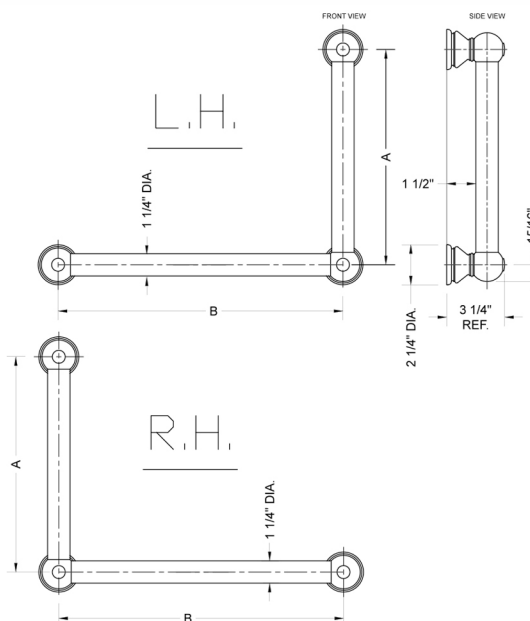

## G30 16H x 32W 90° Right Hand Grab Bar

Model #: **G30-16H-32W-RH-**

### FEATURES:

- ADA compliant when properly installed
- All brass construction, fully polished & plated
- All grab bars can be custom sized. Contact JACLO for pricing & availability
- Optional handshower sliders and toilet paper/wash cloth holders can be added only upon initial order
- Grab bars over 32" REQUIRE a middle post

### SPECIFICATION DRAWING:

BRASS LUXURY GRAB BAR			
PART. #	DESCRIPTION	A H	B W
G30-12H-12W	CENTER TO CENTER	12"	12"
G30-12H-16W	CENTER TO CENTER	12"	16"
G30-12H-24W	CENTER TO CENTER	12"	24"
G30-12H-32W	CENTER TO CENTER	12"	32"
G30-16H-12W	CENTER TO CENTER	16"	12"
G30-16H-16W	CENTER TO CENTER	16"	16"
G30-16H-24W	CENTER TO CENTER	16"	24"
G30-16H-32W	CENTER TO CENTER	16"	32"
G30-24H-12W	CENTER TO CENTER	24"	12"
G30-24H-16W	CENTER TO CENTER	24"	16"
G30-24H-24W	CENTER TO CENTER	24"	24"
G30-24H-32W	CENTER TO CENTER	24"	32"
G30-32H-12W	CENTER TO CENTER	32"	12"
G30-32H-16W	CENTER TO CENTER	32"	16"
G30-32H-24W	CENTER TO CENTER	32"	24"
G30-32H-32W	CENTER TO CENTER	32"	32"