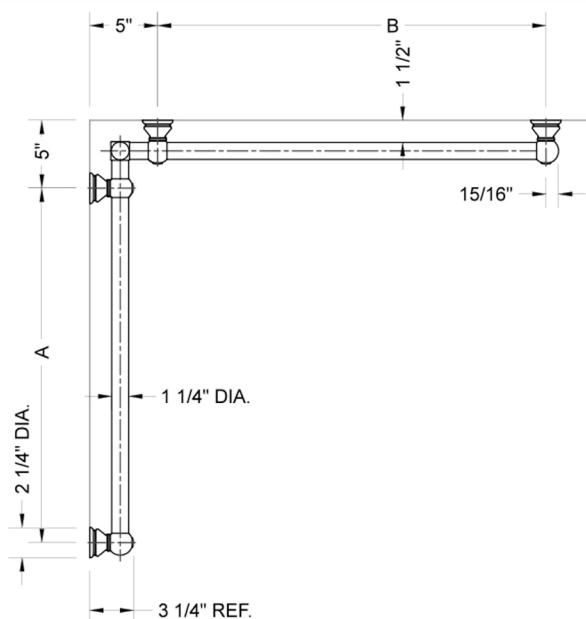

G30 12" x 36" Inside Corner Grab Bar

Model #: G30-12-36-IC-

FEATURES:

- ADA compliant when properly installed
- All brass construction, fully polished & plated
- All grab bars can be custom sized. Contact JACLO for pricing & availability
- Optional handshower sliders and toilet paper/wash cloth holders can be added only upon initial order
- Grab bars over 32" REQUIRE a middle post

SPECIFICATION DRAWING:

BRASS LUXURY GRAB BAR							
PART. #	DESCRIPTION	A	B	PART. #	DESCRIPTION	A	B
G30-12-12-IC	CENTER OF POST	12"	12"	G30-24-36-IC	CENTER OF POST	24"	36"
G30-12-16-IC	CENTER OF POST	12"	16"	G30-24-48-IC	CENTER OF POST	24"	48"
G30-12-24-IC	CENTER OF POST	12"	24"	G30-24-60-IC	CENTER OF POST	24"	60"
G30-12-32-IC	CENTER OF POST	12"	32"				
G30-12-36-IC	CENTER OF POST	12"	36"	G30-32-32-IC	CENTER OF POST	32"	32"
G30-12-48-IC	CENTER OF POST	12"	48"	G30-32-36-IC	CENTER OF POST	32"	36"
G30-12-60-IC	CENTER OF POST	12"	60"	G30-32-48-IC	CENTER OF POST	32"	48"
				G30-32-60-IC	CENTER OF POST	32"	60"
G30-16-16-IC	CENTER OF POST	16"	16"				
G30-16-24-IC	CENTER OF POST	16"	24"	G30-36-36-IC	CENTER OF POST	36"	36"
G30-16-32-IC	CENTER OF POST	16"	32"	G30-36-48-IC	CENTER OF POST	36"	48"
				G30-36-60-IC	CENTER OF POST	36"	60"
G30-16-36-IC	CENTER OF POST	16"	36"				
G30-16-48-IC	CENTER OF POST	16"	48"	G30-48-48-IC	CENTER OF POST	48"	48"
G30-16-60-IC	CENTER OF POST	16"	60"	G30-48-60-IC	CENTER OF POST	48"	60"
G30-24-24-IC	CENTER OF POST	24"	24"	G30-60-60-IC	CENTER OF POST	60"	60"
G30-24-32-IC	CENTER OF POST	24"	32"				