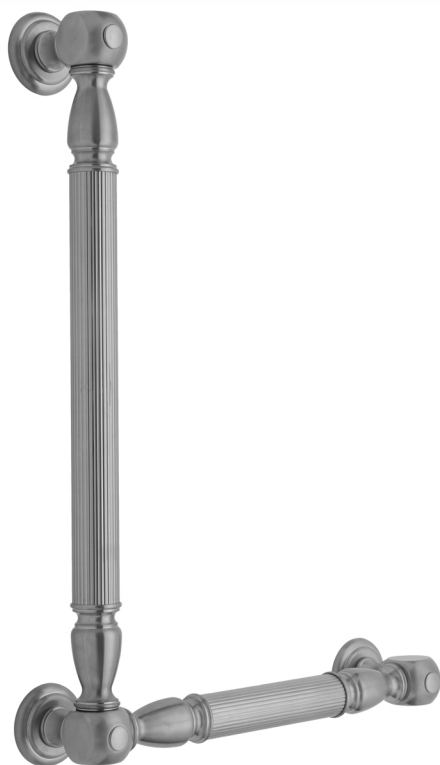

G21 32H x 12W 90° Right Hand Grab Bar

Model #: **G21-32H-12W-RH-**

FEATURES:

- ADA compliant when properly installed
- All brass construction, fully polished & plated
- All grab bars can be custom sized. Contact JACLO for pricing & availability
- Optional handshower sliders and toilet paper/wash cloth holders can be added only upon initial order
- Grab bars over 32" REQUIRE a middle post

AVAILABLE FINISHES:

Polished Chrome (PCH)	Satin Chrome (SC)	Bronze Umber (BU)
Satin Nickel (SN)	Pewter (PEW)	Caramel Bronze (CB)
Polished Nickel (PN)	Antique Brass (AB)	Antique Copper (ACU)
Oil-Rubbed Bronze (ORB)	Polished Brass (PB)	Polished Copper (PCU)
Vintage Bronze (VB)	Satin Brass (SB)	Rose Gold (RG)
Matte Black (MBK)	Satin Gold (SG)	Polished Gold (PG)
Black Nickel (BKN)	Bombay Gold (BG)	Jewelers Gold (JG)
Europa Bronze (EB)	White (WH)	Sedona Beige (SDB)
Tristan Brass (TB)	Unlacquered Brass (ULB)	Satin Cooper (SCU)

SPECIFICATION DRAWING:

BRASS LUXURY GRAB BAR			
PART. #	DESCRIPTION	A H	B W
G21-12H-12W	CENTER TO CENTER	12"	12"
G21-12H-16W	CENTER TO CENTER	12"	16"
G21-12H-24W	CENTER TO CENTER	12"	24"
G21-12H-32W	CENTER TO CENTER	12"	32"
G21-16H-12W	CENTER TO CENTER	16"	12"
G21-16H-16W	CENTER TO CENTER	16"	16"
G21-16H-24W	CENTER TO CENTER	16"	24"
G21-16H-32W	CENTER TO CENTER	16"	32"
G21-24H-12W	CENTER TO CENTER	24"	12"
G21-24H-16W	CENTER TO CENTER	24"	16"
G21-24H-24W	CENTER TO CENTER	24"	24"
G21-24H-32W	CENTER TO CENTER	24"	32"
G21-32H-12W	CENTER TO CENTER	32"	12"
G21-32H-16W	CENTER TO CENTER	32"	16"
G21-32H-24W	CENTER TO CENTER	32"	24"
G21-32H-32W	CENTER TO CENTER	32"	32"