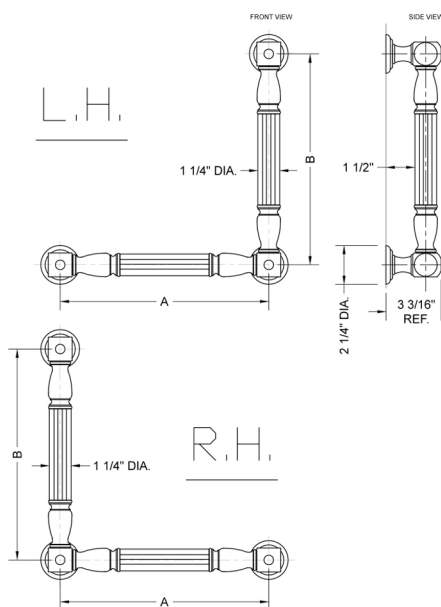

G21 12H x 32W 90° Right Hand Grab Bar

Model #: **G21-12H-32W-RH-**

FEATURES:

- ADA compliant when properly installed
- All brass construction, fully polished & plated
- All grab bars can be custom sized. Contact JACLO for pricing & availability
- Optional handshower sliders and toilet paper/wash cloth holders can be added only upon initial order
- Grab bars over 32" REQUIRE a middle post

SPECIFICATION DRAWING:

BRASS LUXURY GRAB BAR			
PART. #	DESCRIPTION	A H	B W
G21-12H-12W	CENTER TO CENTER	12"	12"
G21-12H-16W	CENTER TO CENTER	12"	16"
G21-12H-24W	CENTER TO CENTER	12"	24"
G21-12H-32W	CENTER TO CENTER	12"	32"
G21-16H-12W	CENTER TO CENTER	16"	12"
G21-16H-16W	CENTER TO CENTER	16"	16"
G21-16H-24W	CENTER TO CENTER	16"	24"
G21-16H-32W	CENTER TO CENTER	16"	32"
G21-24H-12W	CENTER TO CENTER	24"	12"
G21-24H-16W	CENTER TO CENTER	24"	16"
G21-24H-24W	CENTER TO CENTER	24"	24"
G21-24H-32W	CENTER TO CENTER	24"	32"
G21-32H-12W	CENTER TO CENTER	32"	12"
G21-32H-16W	CENTER TO CENTER	32"	16"
G21-32H-24W	CENTER TO CENTER	32"	24"
G21-32H-32W	CENTER TO CENTER	32"	32"