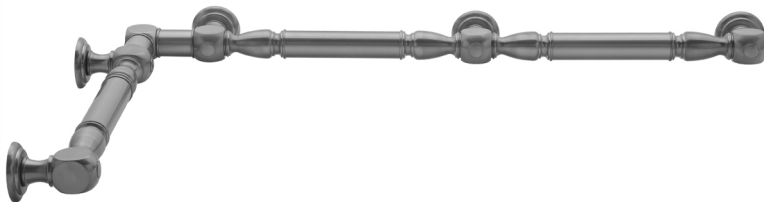

G20 32" x 60" Inside Corner Grab Bar

Model #: G20-32-60-IC-

FEATURES:

- ADA compliant when properly installed
- All brass construction, fully polished & plated
- All grab bars can be custom sized. Contact JACLO for pricing & availability
- Optional handshower sliders and toilet paper/wash cloth holders can be added only upon initial order
- Grab bars over 32" REQUIRE a middle post

AVAILABLE FINISHES:

Polished Chrome (PCH)	Satin Chrome (SC)	Bronze Umber (BU)
Satin Nickel (SN)	Pewter (PEW)	Caramel Bronze (CB)
Polished Nickel (PN)	Antique Brass (AB)	Antique Copper (ACU)
Oil-Rubbed Bronze (ORB)	Polished Brass (PB)	Polished Copper (PCU)
Vintage Bronze (VB)	Satin Brass (SB)	Rose Gold (RG)
Matte Black (MBK)	Satin Gold (SG)	Polished Gold (PG)
Black Nickel (BKN)	Bombay Gold (BG)	Jewelers Gold (JG)
Europa Bronze (EB)	White (WH)	Sedona Beige (SDB)
Tristan Brass (TB)	Unlacquered Brass (ULB)	Satin Cooper (SCU)