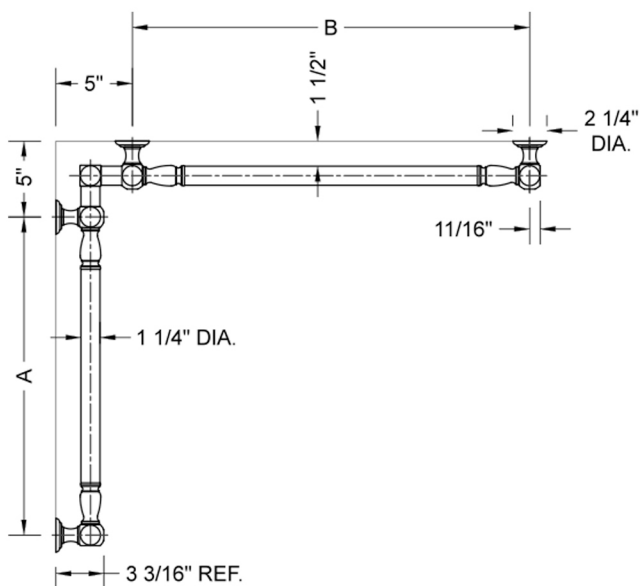

G20 32" x 60" Inside Corner Grab Bar

Model #: G20-32-60-IC-

FEATURES:

- ADA compliant when properly installed
- All brass construction, fully polished & plated
- All grab bars can be custom sized. Contact JACLO for pricing & availability
- Optional handshower sliders and toilet paper/wash cloth holders can be added only upon initial order
- Grab bars over 32" REQUIRE a middle post

SPECIFICATION DRAWING:

BRASS LUXURY GRAB BAR							
PART. #	DESCRIPTION	A	B	PART. #	DESCRIPTION	A	B
G20-12-12-IC	CENTER OF POST	12"	12"	G20-24-36-IC	CENTER OF POST	24"	36"
G20-12-16-IC	CENTER OF POST	12"	16"	G20-24-48-IC	CENTER OF POST	24"	48"
G20-12-24-IC	CENTER OF POST	12"	24"	G20-24-60-IC	CENTER OF POST	24"	60"
G20-12-32-IC	CENTER OF POST	12"	32"				
G20-12-36-IC	CENTER OF POST	12"	36"	G20-32-32-IC	CENTER OF POST	32"	32"
G20-12-48-IC	CENTER OF POST	12"	48"	G20-32-36-IC	CENTER OF POST	32"	36"
G20-12-60-IC	CENTER OF POST	12"	60"	G20-32-48-IC	CENTER OF POST	32"	48"
				G20-32-60-IC	CENTER OF POST	32"	60"
G20-16-16-IC	CENTER OF POST	16"	16"				
G20-16-24-IC	CENTER OF POST	16"	24"	G20-36-36-IC	CENTER OF POST	36"	36"
G20-16-32-IC	CENTER OF POST	16"	32"	G20-36-48-IC	CENTER OF POST	36"	48"
				G20-36-60-IC	CENTER OF POST	36"	60"
G20-16-36-IC	CENTER OF POST	16"	36"				
G20-16-48-IC	CENTER OF POST	16"	48"	G20-48-48-IC	CENTER OF POST	48"	48"
G20-16-60-IC	CENTER OF POST	16"	60"	G20-48-60-IC	CENTER OF POST	48"	60"
G20-24-24-IC	CENTER OF POST	24"	24"				
G20-24-32-IC	CENTER OF POST	24"	32"	G20-60-60-IC	CENTER OF POST	60"	60"