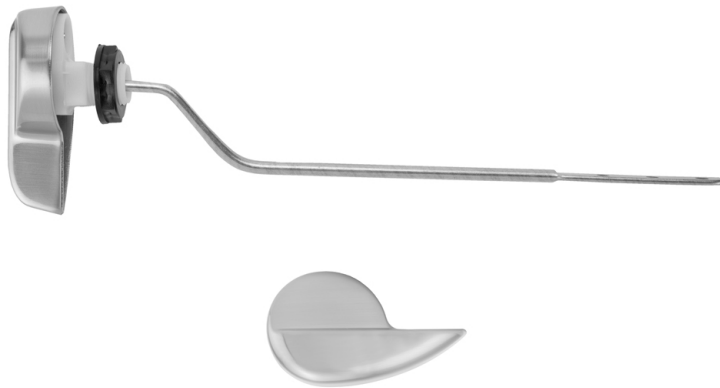

Toilet Tank Trip Lever to Fit TOTO

Model #: 968-

FEATURES:

- Toilet tank "trip" lever to fit TOTO model: THU068
- Brass arm
- Fits TOTO Models: Bristol, Drake, Drake II, Eco Drake, Gwyneth, Vespian, Vespian II

AVAILABLE FINISHES:

Polished Chrome (PCH)	Satin Chrome (SC)	Bronze Umber (BU)
Satin Nickel (SN)	Pewter (PEW)	Caramel Bronze (CB)
Polished Nickel (PN)	Antique Brass (AB)	Antique Copper (ACU)
Oil-Rubbed Bronze (ORB)	Polished Brass (PB)	Polished Copper (PCU)
Vintage Bronze (VB)	Satin Brass (SB)	Rose Gold (RG)
Matte Black (MBK)	Satin Gold (SG)	Polished Gold (PG)
Black Nickel (BKN)	Bombay Gold (BG)	Jewelers Gold (JG)
Europa Bronze (EB)	White (WH)	Sedona Beige (SDB)
Tristan Brass (TB)	Satin Cooper (SCU)	