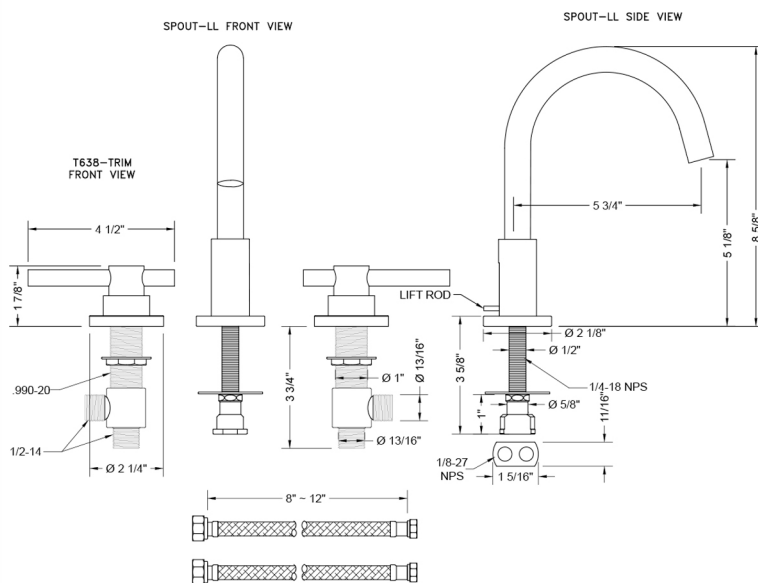

SPECIFICATION DRAWING: