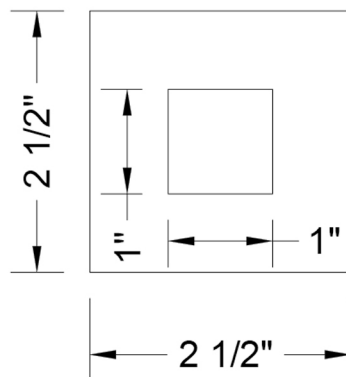

Replacement Square Escutcheon

Model #: 807-ESC-

FEATURES:

- Replacement escutcheon for 8073 / 8076 / 8075 / 8077 / 8079

AVAILABLE FINISHES: N/A

SPECIFICATION DRAWING:

FRONT VIEW

SIDE VIEW