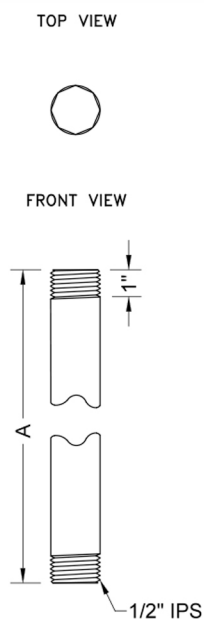

1/2" IPS x 6" Brass Vertical Drop Ceiling Nipple

Model #: 801-12.6-

FEATURES:

- Can be used as a Brass Nipple for supply valves or Brass vertical drop ceiling nipple shower arm
- 1/2" IPS x 6" length
- 1/2" escutcheons sold separately
- All custom lengths available. Contact JACLO for pricing & availability

SPECIFICATION DRAWING:

1/2" BRASS VERTICAL DROP CEILING NIPPLES		
PART. #	DESCRIPTION	A
801-12.4	1/2" IPS X 4"	4"
801-12.6	1/2" IPS X 6"	6"
801-12.12	1/2" IPS X 12"	12"
801-12.18	1/2" IPS X 18"	18"
801-12.24	1/2" IPS X 24"	24"
801-12.30	1/2" IPS X 30"	30"
801-12.36	1/2" IPS X 36"	36"
801-12.42	1/2" IPS X 42"	42"
801-12.48	1/2" IPS X 48"	48"
801-12.60	1/2" IPS X 60"	60"
801-12.72	1/2" IPS X 72"	72"