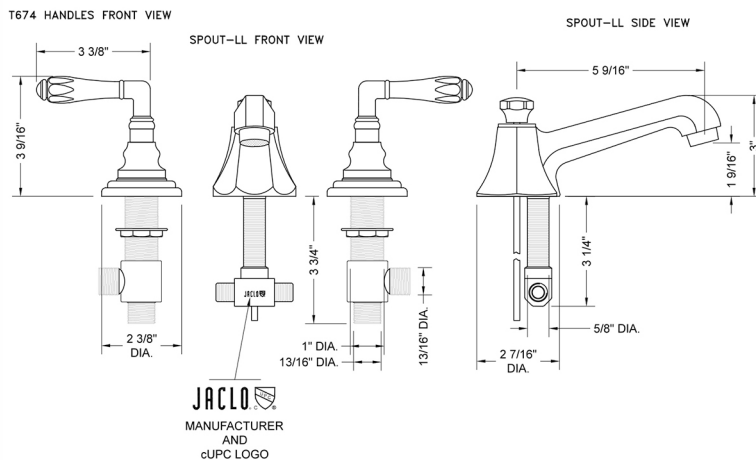

Westfield Faucet with Lever Handles- 0.5 GPM

Model #: 6870-T674-0.5-

FEATURES:

- All brass 8" - 12" widespread faucet includes brass pop-up drain with overflow
- 1/4 turn ceramic valves
- Stationary Spout
- Available Flow Rates: 1.5, 1.2 & 0.5 GPM. Additional flow rate (aerator) options available. Contact JACLO.
- 5 1/2" spout reach
- Spout Hole Size: 1 1/4" - 2"
- Valve Hole Size: 1 1/8" - 1 5/8"
- ADA Compliant Levers

SPECIFICATION DRAWING:

AVAILABLE HANDLES: