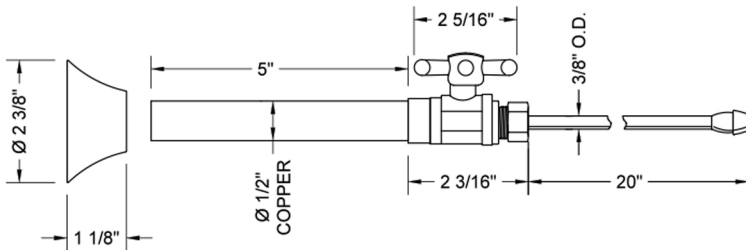

Quarter Turn Straight Pattern 1/2" Copper (Sweat Fit) x 3/8" O.D. Faucet Supply Kit with Standard Cross Handle, 20" Supply Tubes, Escutcheons

Model #: 631-62-

FEATURES:

- Complete Faucet Supply Kit
- Kit contains:
 - (2) Quarter Turn Straight Pattern 1/2" Copper (Sweat Fit) x 3/8" O.D. Supply Valve with Standard Cross Handle P/N 631
 - (2) 20" Copper Supply Tubes P/N 662
 - (2) Bell Escutcheons P/N 7116

SPECIFICATION DRAWING:

COMPONENTS	
DESCRIPTION	QTY:
STRAIGHT VALVE - STANDARD CROSS HANDLE	2
3/8" O.D. SUPPLY TUBE	2
ESCUTCHEON	2

AVAILABLE HANDLES: