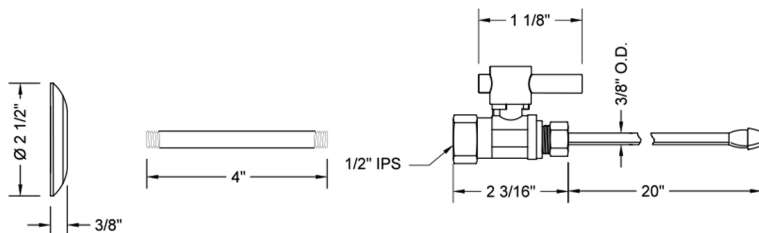

# Quarter Turn Straight Pattern 1/2" IPS x 3/8" O.D. Faucet Supply Kit with Contempo Lever Handle, 20" Supply Tubes, Escutcheons

**Model #: 619-2-62-**

## FEATURES:

- Complete Faucet Supply Kit
- Kit contains:
  - (2) Quarter Turn Straight Pattern 1/2" IPS x 3/8" O.D. Supply Valve with Contempo Lever Handle P/N 619-2
  - (2) 20" Copper Supply Tubes P/N 662
  - (2) Escutcheons P/N 741 (ULB P/N 6015)
  - (2) 1/2" Brass Nipples P/N 801-12.4

## SPECIFICATION DRAWING:

COMPONENTS	
DESCRIPTION	QTY:
STRAIGHT VALVE - CONTEMPO LEVER HANDLE	2
20" X 3/8" O.D. SUPPLY TUBE	2
2 1/2" SURE GRIP ESCUTCHEON	2
4" NIPPLE	2