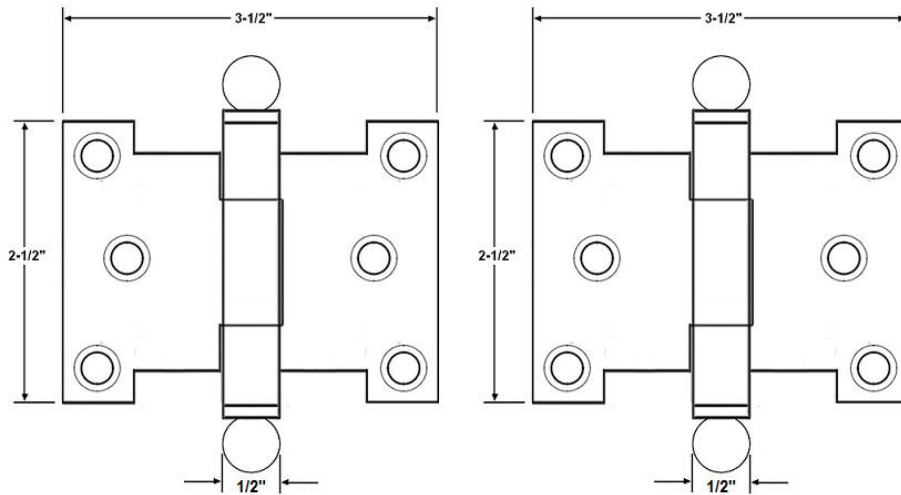

by St. Simons, Inc.

idhbrass.com

Premium Quality Solid Brass Decorative Hardware & Bath Accessories

Product Data Sheet
Premium Grade Solid Brass
2-1/2" x 3-1/2" Parliament Hinge with Ball Finials (Pair)
Item# 80253

Dimensions:

- Length of Joint: 2.5"
- Width Open: 3.5"
- Gauge of Metal: 0.13"
- Finial Diameter: 0.50"
- Barrel Diameter: 0.50"
- Net Weight: 6.3 oz. (1 Hinge)
- Net Weight: 12.5 oz. (2 Hinges)
- Gross Weight: 14.7 oz. (per inner box)

*Dimensions are for reference use only.
 For exact dimensions, please measure actual part.*

Product Description & Features:

80253 Solid Brass 2-1/2" x 3-1/2" Parliament Hinge with Ball Finials (Pair)

- Solid Brass Phillips Flathead Screws
- Screws: #10 x 1.00"
- Screw Qty. per pair: 12
- Packing per box: 1 pair
- Pin Material: 304 Stainless Steel

Catalog Section: J

2-1/2" x 3-1/2" Parliament Hinge with Ball Finials (Pair)

Item# 80253

Date: Rev 03/15