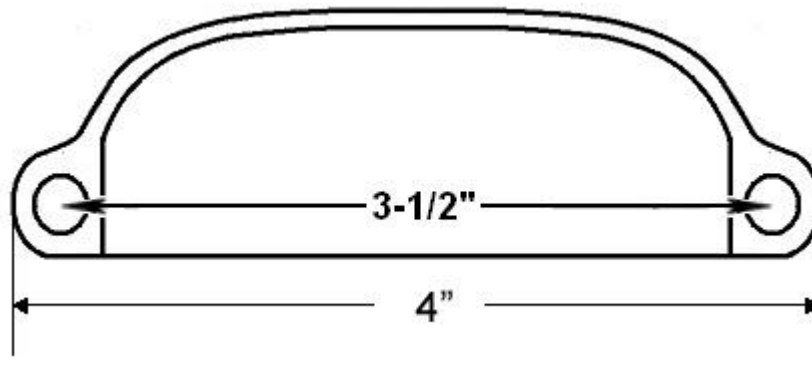

"The Special Finishes Specialist" ©

by St. Simons, Inc.

idhbrass.com

Quality Solid Brass Decorative Hardware & Bath Accessories

Product Data Sheet  
Premium Grade Solid Brass  
**3-1/2" Large Drawer Pull**  
Item# 25216

**Dimensions:**

- c/c: 3-1/2"
- Overall Length: 4"
- Projection: 3/4"
- Weight: 2 oz.

*Dimensions are for reference use only.  
For exact dimensions, please measure actual part.*

**Product Description & Features:**

25216 Solid Brass 3-1/2" Large Drawer Pull

- Screws: 3/4" Wood, Oval, Phillips

**Catalog Section: G**

**3-1/2" Large Drawer Pull**

Item# 25216

Date: Rev 03/13