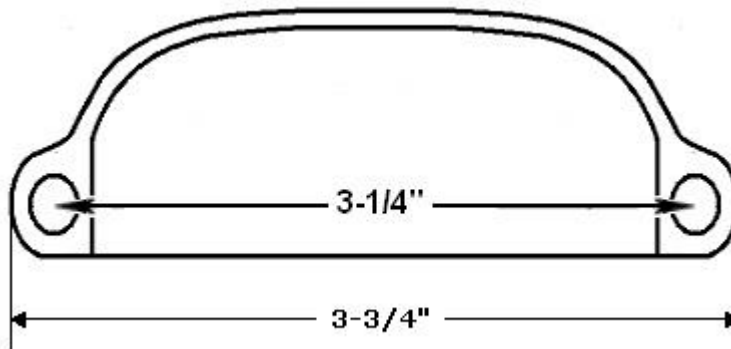

"The Special Finishes Specialist" ©

by St. Simons, Inc.

idhbrass.com

Quality Solid Brass Decorative Hardware & Bath Accessories

Product Data Sheet
Premium Grade Solid Brass
3-1/4" Small Drawer Pull
Item# 25215

Dimensions:

- c/c: 3-1/4"
- Overall Length: 3-3/4"
- Projection: 1/2"
- Weight: 2 oz.

Dimensions are for reference use only.

For exact dimensions, please measure actual part.

Product Description & Features: 25215
Solid Brass 3-1/4" Small Drawer Pull

- Screws: 3/4" Wood, Oval, Phillips

Catalog Section: G

3-1/4" Small Drawer Pull

Item# 25215

Date: Rev 03/13