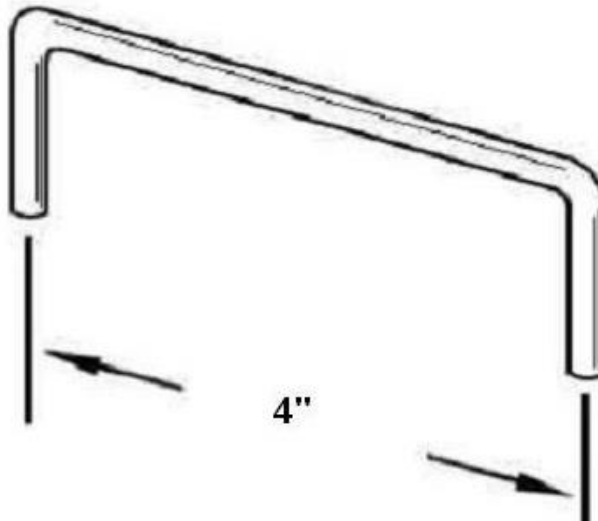

"The Special Finishes Specialist" ©

by St. Simons, Inc.

idhbrass.com

Quality Solid Brass Decorative Hardware & Bath Accessories

Product Data Sheet
Premium Grade Solid Brass
4" Wire Pull
Item# 25056

Dimensions:

- Diameter: 5/16"
- c/c: 4"
- Projection: 1-1/4"
- Weight: 2-1/2 oz.

*Dimensions are for reference use only.
For exact dimensions, please measure actual part.*

Product Description & Features:

25056 Solid Brass 4" Wire Pull

Catalog Section: G

4" Wire Pull

Item# 25056

Date: Rev 04/11