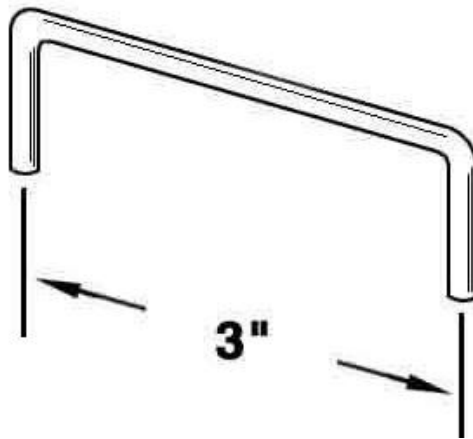

"The Special Finishes Specialist" ©

by St. Simons, Inc.

idhbrass.com

Quality Solid Brass Decorative Hardware & Bath Accessories

Product Data Sheet  
Premium Grade Solid Brass  
**3" Wire Pull**  
Item# 25052

**Dimensions:**

- Diameter: 5/16"
- c/c: 3"
- Projection: 1-1/4"
- Weight: 2 oz.

*Dimensions are for reference use only.  
For exact dimensions, please measure actual part.*

**Product Description & Features:**  
25052 Solid Brass 3" Wire Pull

**Catalog Section: G**

**3" Wire Pull**

Item# 25052

Date: Rev 03/13