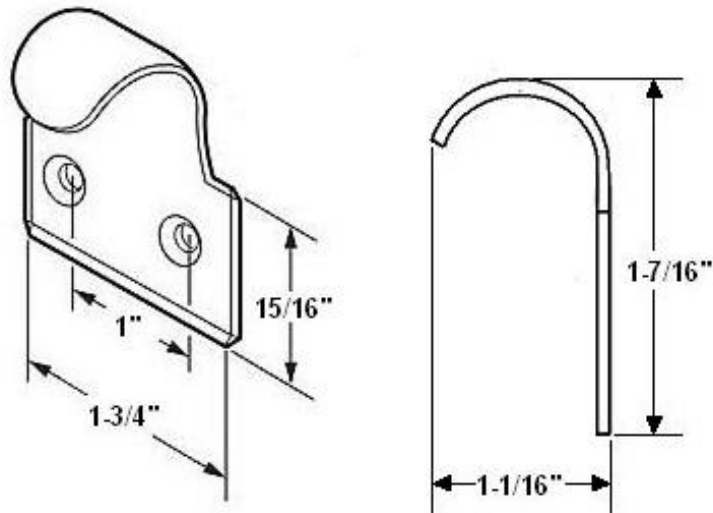

"The Special Finishes Specialist" ©

by St. Simons, Inc.

idhbrass.com

Quality Solid Brass Decorative Hardware & Bath Accessories

Product Data Sheet
Premium Grade Forged Solid Brass
Sash Lift
Item# 21051

Dimensions:

- Overall Height: 1-7/16"
- Projection: 1-1/16"
- Width: 1-3/4"
- Weight: 2.25 oz.

*Dimensions are for reference use only.
For exact dimensions, please measure actual part.*

Product Description & Features:

21051 Forged Solid Brass Heavy Duty Sash Lift

- Screws: #8 x 1"

Catalog Section: E

Sash Lift

Item# 21051

Date: Rev 03/13