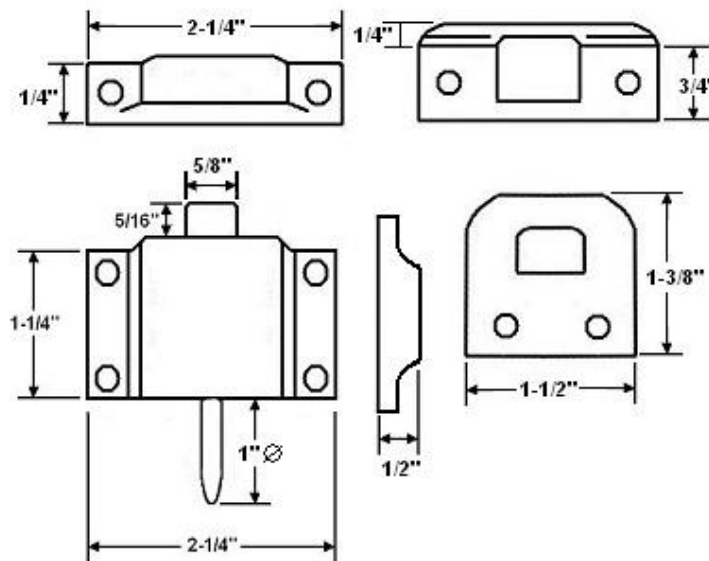

### Product Data Sheet Premium Grade Solid Brass Transom Catch Item# 21006

**Dimensions:**

- Body Length: 2-1/4"
- Body Width: 1-1/4"
- Body Height: 1/2"
- Body Weight: 4 oz.
- 3 Strikes Weight: 2-1/2 oz.
- Total Weight: 6-3/4" (including screws)

*Dimensions are for reference use only.  
For exact dimensions, please measure actual part.*

**Product Description & Features:**

21006 Solid Brass Transom Catch

- 3 Strikes: Rim, Angle, Universal

**Catalog Section: E**