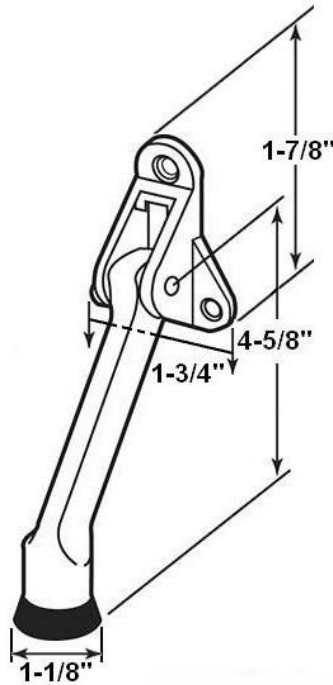

"The Special Finishes Specialist" ©

by St. Simons, Inc.

idhbrass.com

Quality Solid Brass Decorative Hardware & Bath Accessories

Product Data Sheet
 Premium Grade Solid Brass
5" Projection Triangle Kickdown Stop
Item# 13107

Dimensions:

- Arm Length: 5"
- Base Height: 1-7/8"
- Overall Projection: 5-3/8"
- Weight: 6-1/2 oz.

*Dimensions are for reference use only.
 For exact dimensions, please measure actual part.*

Product Description & Features:

13107 Solid Brass 5" Projection Triangle Kickdown Stop

- Superior grade rubber tip

Catalog Section: D

5" Projection Triangle Kickdown Stop

Item# 13107

Date: Rev 03/13