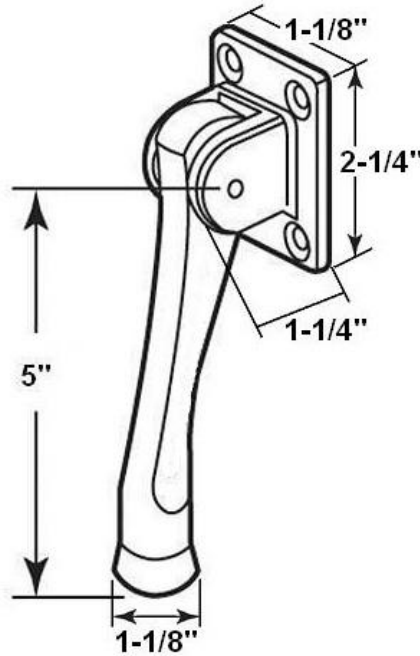

"The Special Finishes Specialist" ©

by St. Simons, Inc.

idhbrass.com

Quality Solid Brass Decorative Hardware & Bath Accessories

Product Data Sheet  
Premium Grade Solid Brass  
**5-1/2" Projection Square Kickdown Stop**  
Item# 13102

**Dimensions:**

- Arm Length: 5-1/2"
- Overall Projection: 5-3/4"
- Weight: 9-1/2 oz.

*Dimensions are for reference use only.  
For exact dimensions, please measure actual part.*

**Product Description & Features:**

13102 Solid Brass 5-1/2" Projection Square Kickdown Stop

- Superior grade rubber tip

**Catalog Section: D**

**5-1/2" Projection Square Kickdown Stop**

**Item# 13102**

Date: Rev 03/13