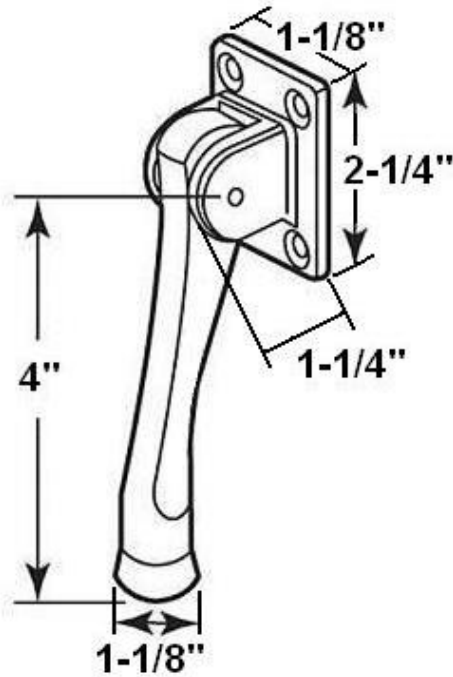

"The Special Finishes Specialist" ©

by St. Simons, Inc.

idhbrass.com

Quality Solid Brass Decorative Hardware & Bath Accessories

Product Data Sheet
Premium Grade Solid Brass
4-1/2" Projection Square Kickdown Stop
Item# 13100

Dimensions:

- Arm Length: 4-1/2"
- Overall Projection: 4-3/4"
- Weight: 9 oz.

*Dimensions are for reference use only.
For exact dimensions, please measure actual part.*

Product Description & Features:

13100 Solid Brass 4-1/2" Projection Square Kickdown Stop

- Superior grade rubber tip

Catalog Section: D

4-1/2" Projection Square Kickdown Stop

Item# 13100

Date: Rev 03/13