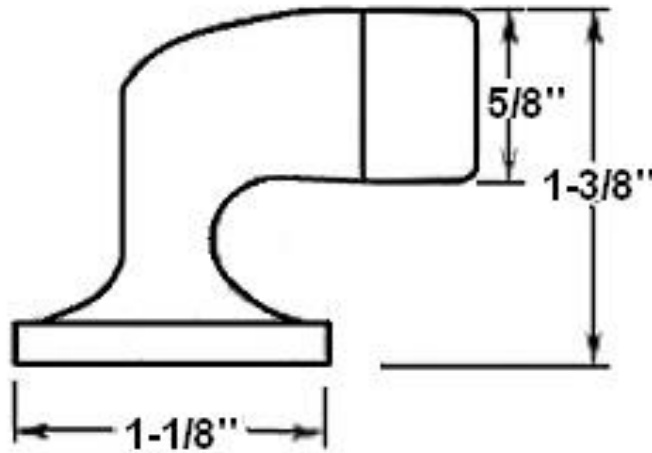

"The Special Finishes Specialist" ©

by St. Simons, Inc.

idhbrass.com

Quality Solid Brass Decorative Hardware & Bath Accessories

Product Data Sheet  
Premium Grade Solid Brass  
Mini Stop "Gooseneck"  
Item# 13007

**Dimensions:**

- Overall Height: 1-3/8"
- Base Diameter: 1-1/8"
- Projection: 1-3/4"
- Screw: 1-1/16"
- Weight: 2-1/2 oz.

*Dimensions are for reference use only.  
For exact dimensions, please measure actual part.*

**Product Description & Features:**

13007 Solid Brass Mini "Gooseneck" Door Stop

- Superior grade rubber bumper
- Easy to install
- Extra black rubber bumper included
- Extra-long 1-1/8" screw enhances mounting stability
- Perfect for tight space such as bathrooms
- Modern Era