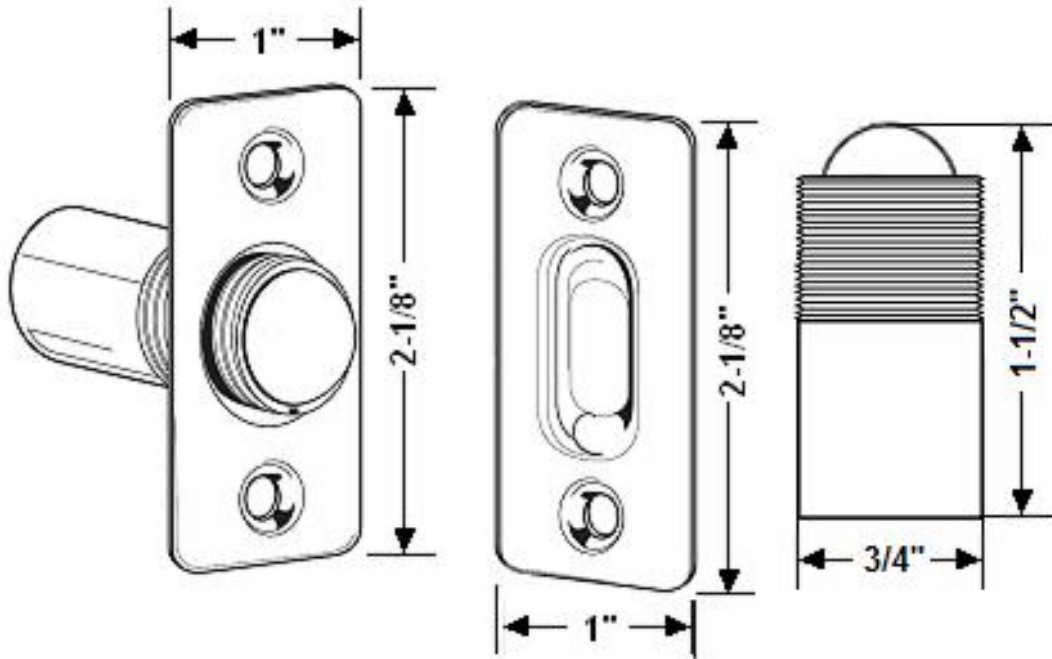

Product Data Sheet
Premium Grade Solid Brass
Narrow Round Roller Ball Catch
Item# 12015

Dimensions:

- Face: 1" x 2-1/8"
- Tube Diameter: 3/4"
- Tube Length: 1-1/2"
- Weight: 2-3/4 oz.

Dimensions are for reference use only.

For exact dimensions, please measure actual part.

Product Description & Features:

12015 Solid Brass Narrow Round Roller Ball Catch

- **Strike:** 1" x 2-1/8"

Catalog Section: K

Narrow Round Roller Ball Catch