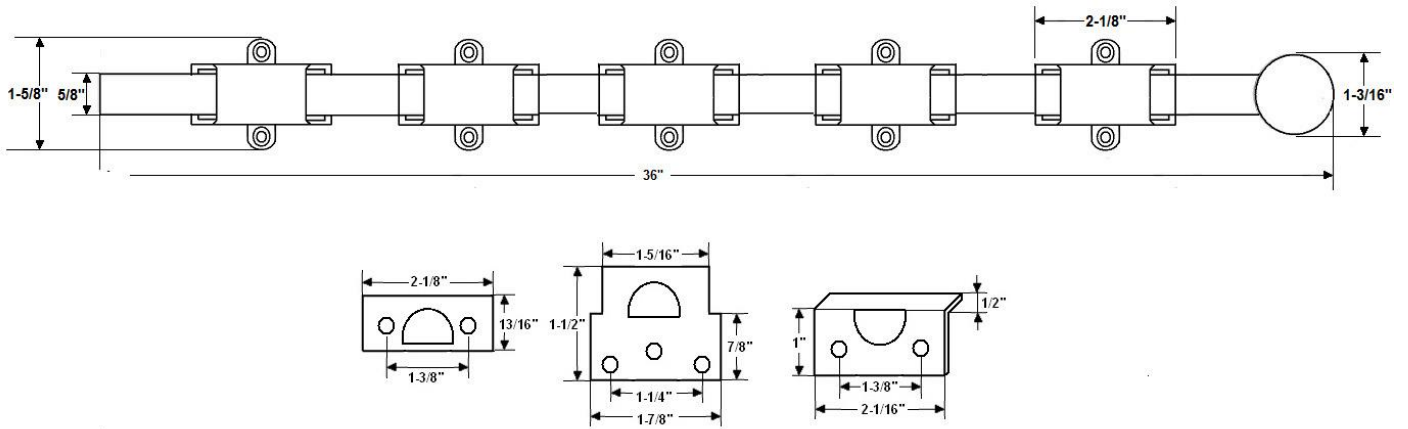

"The Special Finishes Specialist" ©

by St. Simons, Inc.

idhbrass.com

Quality Solid Brass Decorative Hardware & Bath Accessories

Product Data Sheet  
 Premium Grade Solid Brass  
**36" Surface Bolt with Round Knob**  
 Item# 11288

**Dimensions:**

- Guide Height: 2-1/8"
- Guide Width: 1-5/8"
- Knob Diameter: 1-3/16"
- Projection: 1-3/8"
- Weight: 11-1/16 oz.

*Dimensions are for reference use only.  
 For exact dimensions, please measure actual part.*

**Product Description & Features:**

11288 Solid Brass 36" Heavy Duty Surface Bolt with Round Knob

- 3 Strikes: Mortise, Angle and Universal

**Catalog Section: B**

**36" Surface Bolt with Round Knob**

**Item# 11288**