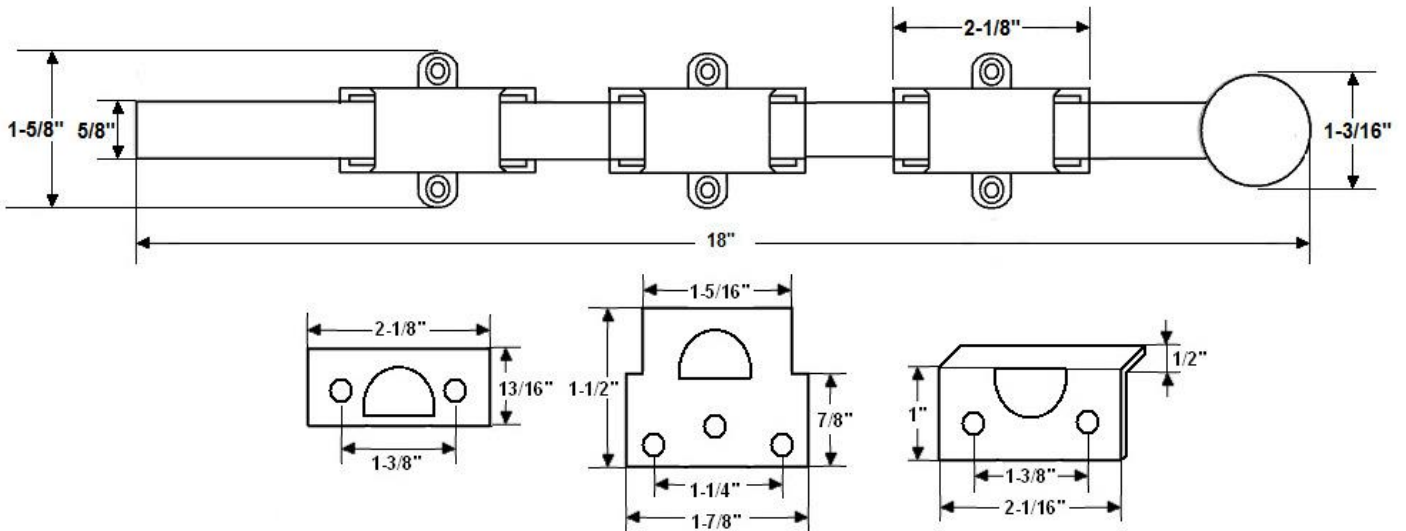

"The Special Finishes Specialist" ©

by St. Simons, Inc.

idhbrass.com

Quality Solid Brass Decorative Hardware & Bath Accessories

Product Data Sheet
 Premium Grade Solid Brass
18" Surface Bolt with Round Knob
 Item# 11280

Dimensions:

- Guide Height: 2-1/8"
- Guide Width: 1-5/8"
- Knob Diameter: 1-3/16"
- Projection: 1-3/8"
- Weight: 11-1/16 oz.

*Dimensions are for reference use only.
For exact dimensions, please measure actual part.*

Product Description & Features:

11280 Solid Brass 18" Heavy Duty Surface Bolt with Round Knob

- 3 Strikes: Mortise, Angle and Universal

Catalog Section: B

18" Surface Bolt with Round Knob

Item# 11280

Date: Rev 03/13