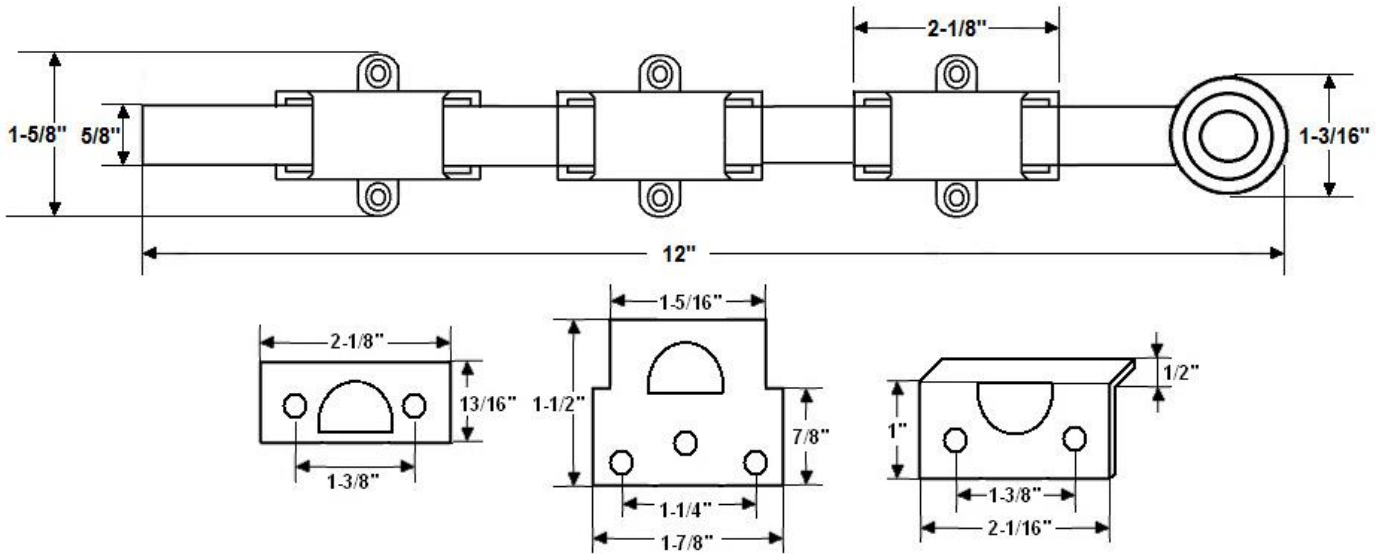

"The Special Finishes Specialist" ©

by St. Simons, Inc.

idhbrass.com

Quality Solid Brass Decorative Hardware & Bath Accessories

Product Data Sheet
 Premium Grade Solid Brass
12" Surface Bolt with Colonial Swirl Knob
 Item# 11278S

Dimensions:

- Guide Height: 2-1/8"
- Guide Width: 1-5/8"
- Knob Diameter: 1-3/16"
- Projection: 1-3/16"
- Weight: 11-1/16 oz.

*Dimensions are for reference use only.
For exact dimensions, please measure actual part.*

Product Description & Features:

11278S Solid Brass 12" Heavy Duty Surface Bolt with Colonial Swirl Knob

- 3 Strikes: Mortise, Angle and Universal

Catalog Section: B

12" Surface Bolt with Colonial Swirl Knob