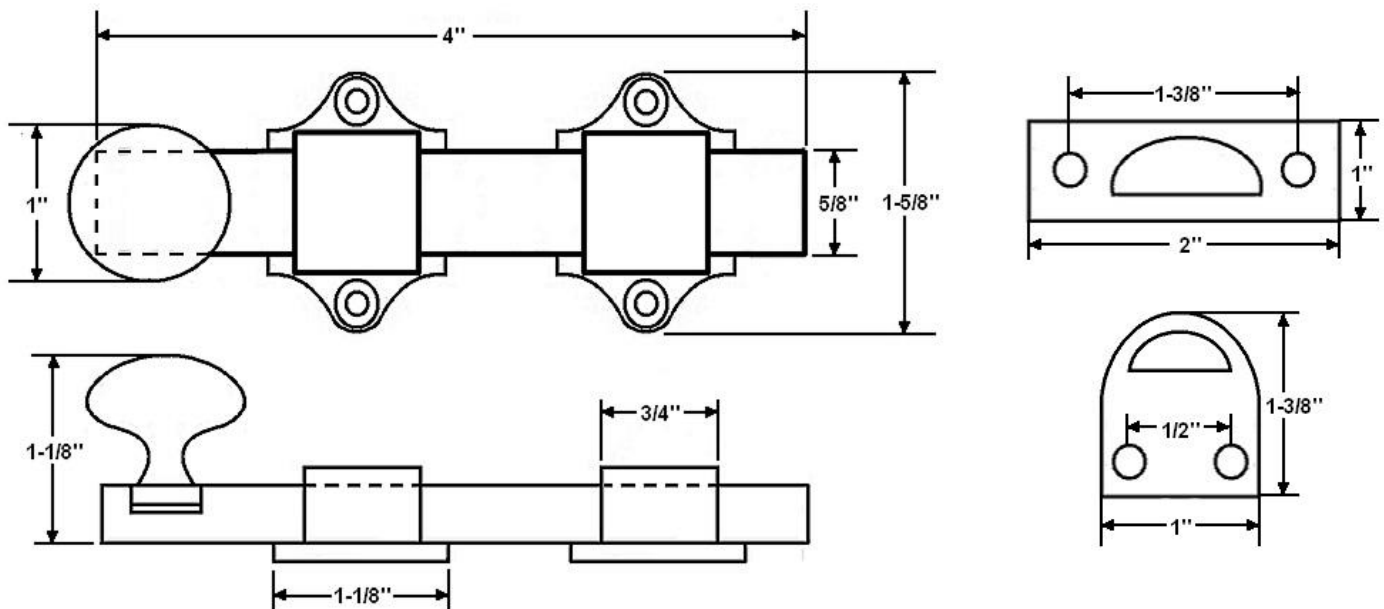

"The Special Finishes Specialist" ©

by St. Simons, Inc.

idhbrass.com

Quality Solid Brass Decorative Hardware & Bath Accessories

Product Data Sheet Premium Grade Solid Brass 4-1/4" Dutch Door Bolt Item# 11270

Dimensions:

- Base Width/Rod Diameter: 5/8"
- Guide Width: 1-5/8"
- Throw: 1/2"
- Knob Diameter: 1"
- Weight: 8-5/8 oz.

*Dimensions are for reference use only.
For exact dimensions, please measure actual part.*

Product Description & Features:

11270 Solid Brass 4-1/4" Dutch Door Bolt

- 2 Strikes: Standard and Mortise

Catalog Section: B

4-1/4" Dutch Door Bolt

Item# 11270

Date: Rev 03/13