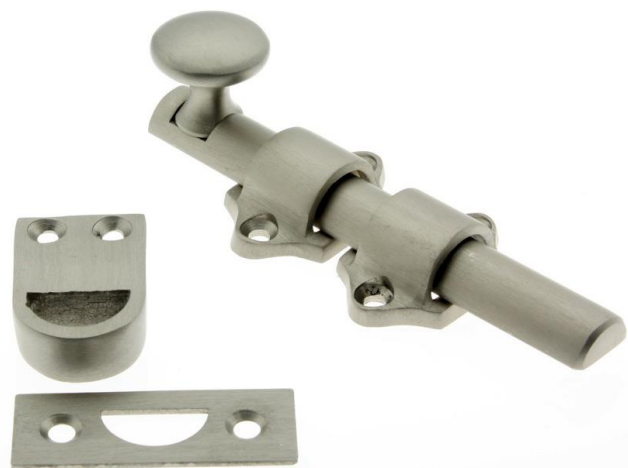

"The Special Finishes Specialist" ©

by St. Simons, Inc.

idhbrass.com

Quality Solid Brass Decorative Hardware & Bath Accessories

Product Data Sheet Premium Grade Solid Brass 4-1/4" Dutch Door Bolt Item# 11270

Dimensions:

- Base Width/Rod Diameter: 5/8"
- Guide Width: 1-5/8"
- Throw: 1/2"
- Knob Diameter: 1"
- Weight: 8-5/8 oz.

*Dimensions are for reference use only.
For exact dimensions, please measure actual part.*

Product Description & Features:

11270 Solid Brass 4-1/4" Dutch Door Bolt

- 2 Strikes: Standard and Mortise

Catalog Section: B

4-1/4" Dutch Door Bolt

Item# 11270

Date: Rev 03/13