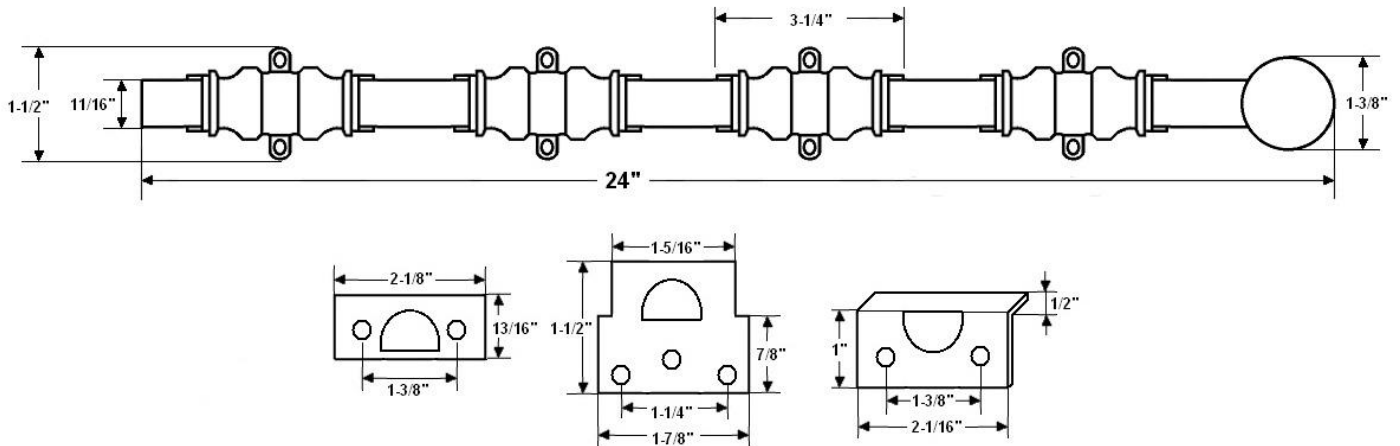

"The Special Finishes Specialist" ©

by St. Simons, Inc.

idhbrass.com

Quality Solid Brass Decorative Hardware & Bath Accessories

Product Data Sheet
Premium Grade Solid Brass
24" Round Knob Ornamental Bolt with 3" Barrel Guide
Item# 11224

Dimensions:

- Knob Diameter: 11/16"
- Guide Height: 3-1/4"
- Guide Width: 1-5/8"
- Overall Projection: 1-5/18" (base to knob)
- Throw: 1-1/8"
- Weight: 41 oz.

*Dimensions are for reference use only.
 For exact dimensions, please measure actual part.*

Product Description & Features:

11224 Solid Brass Heavy Duty 24" Round Knob
 Ornamental Surface Bolt with 3" Barrel Guide

- 3 Strikes: Mortise, Angle and Universal

Catalog Section: B

24" Round Knob Ornamental Bolt
with 3" Barrel Guide