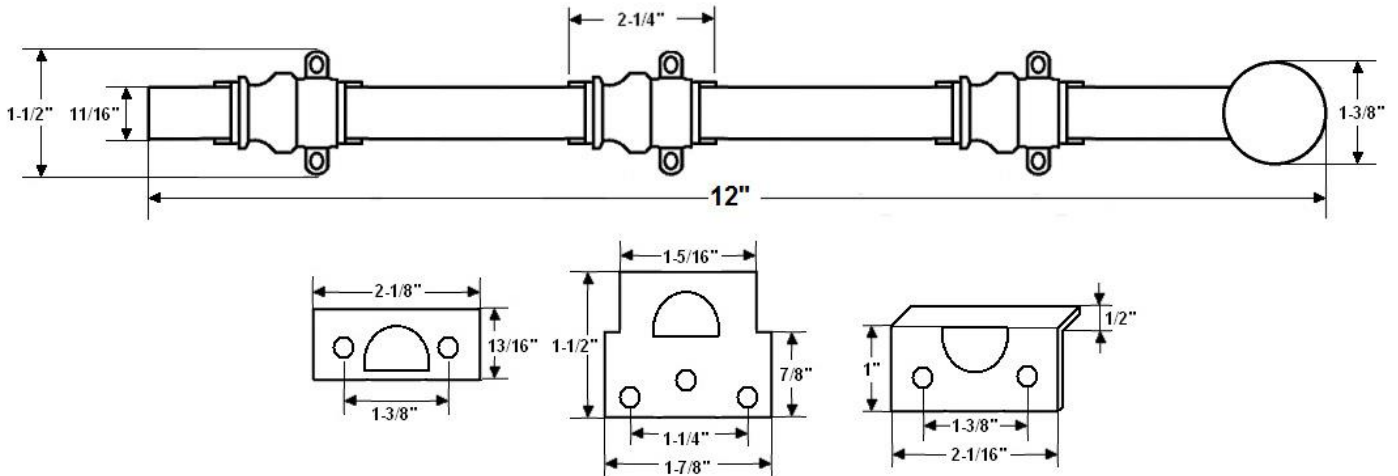

"The Special Finishes Specialist" ©

by St. Simons, Inc.

idhbrass.com

Quality Solid Brass Decorative Hardware & Bath Accessories

Product Data Sheet
 Premium Grade Solid Brass
12" Round Knob Ornamental Bolt with 2" Barrel Guide
Item# 11208

Dimensions:

- Knob Diameter: 11/16"
- Guide Height: 2-5/16"
- Guide Width: 1-5/8"
- Overall Projection: 1-5/18" (base to knob)
- Throw: 1-1/8"
- Weight: 19 oz.

*Dimensions are for reference use only.
 For exact dimensions, please measure actual part.*

Product Description & Features:

11208 Solid Brass Heavy Duty 12" Round Knob Ornamental Surface Bolt with 2" Barrel Guide

- 3 Strikes: Mortise, Angle and Universal

Catalog Section: B

**12" Round Knob Ornamental Bolt
 with 2" Barrel Guide**