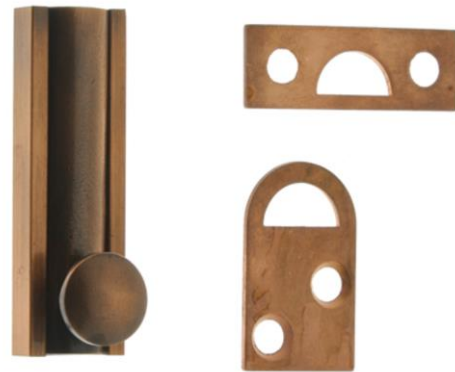

"The Special Finishes Specialist" ©

by St. Simons, Inc.

idhbrass.com

Quality Solid Brass Decorative Hardware & Bath Accessories

Product Data Sheet
Premium Grade Solid Brass
2" Surface Bolt
Item# 11042

Dimensions:

- Width: 5/8"
- Throw: 7/16"
- Projection: 3/4" (base to top of knob)
- Weight: 2-1/5 oz.

*Dimensions are for reference use only.
For exact dimensions, please measure actual part.*

Product Description & Features:

11042 Solid Brass 2" Surface Bolt

- **Mortise Strike**
 - Width: 1/2"
 - Height: 1-1/2"
- **Rim Strike**
 - Width: 1-1/4"
 - Height: 3/4"

Catalog Section: B

2" Surface Bolt

Item# 11042

Date: Rev 03/13