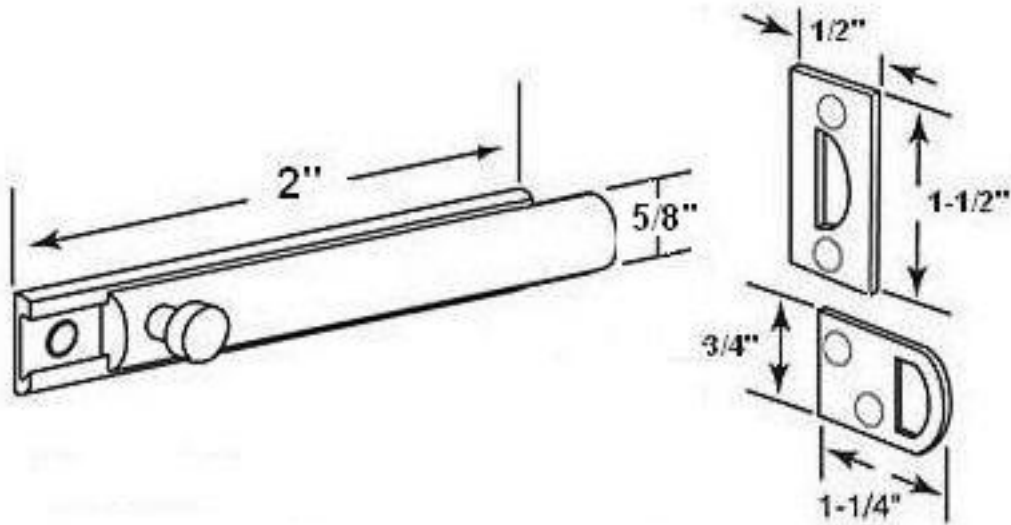

"The Special Finishes Specialist" ©

by St. Simons, Inc.

idhbrass.com

Quality Solid Brass Decorative Hardware & Bath Accessories

Product Data Sheet
Premium Grade Solid Brass
2" Surface Bolt
Item# 11042

Dimensions:

- Width: 5/8"
- Throw: 7/16"
- Projection: 3/4" (base to top of knob)
- Weight: 2-1/5 oz.

*Dimensions are for reference use only.
For exact dimensions, please measure actual part.*

Product Description & Features:

11042 Solid Brass 2" Surface Bolt

- **Mortise Strike**
 - Width: 1/2"
 - Height: 1-1/2"
- **Rim Strike**
 - Width: 1-1/4"
 - Height: 3/4"

Catalog Section: B

2" Surface Bolt

Item# 11042

Date: Rev 03/13