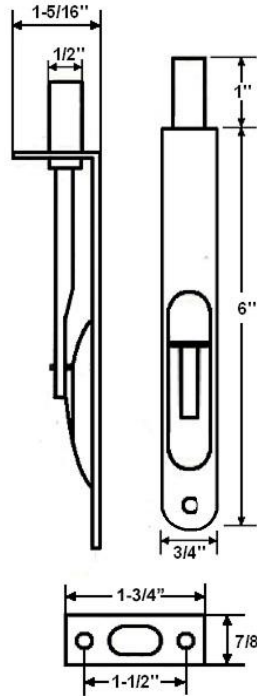

"The Special Finishes Specialist" ©

by St. Simons, Inc.

idhbrass.com

Quality Solid Brass Decorative Hardware & Bath Accessories

Product Data Sheet
Premium Grade Solid Brass
6" Flush Bolt with Radius End
Item# 11011

Dimensions:

- Face: 3/4" x 6"
- Throw: 1"
- Bolt Diameter: 1/2"
- Weight: 4-3/8 oz.

*Dimensions are for reference use only.
For exact dimensions, please measure actual part.*

Product Description & Features:

11011 Solid Brass 6" Flush Bolt with Radius End

- **Strike:** 7/8" x 1-3/4"

Catalog Section: A

6" Flush Bolt with Radius End

Item# 11011

Date: Rev 03/13