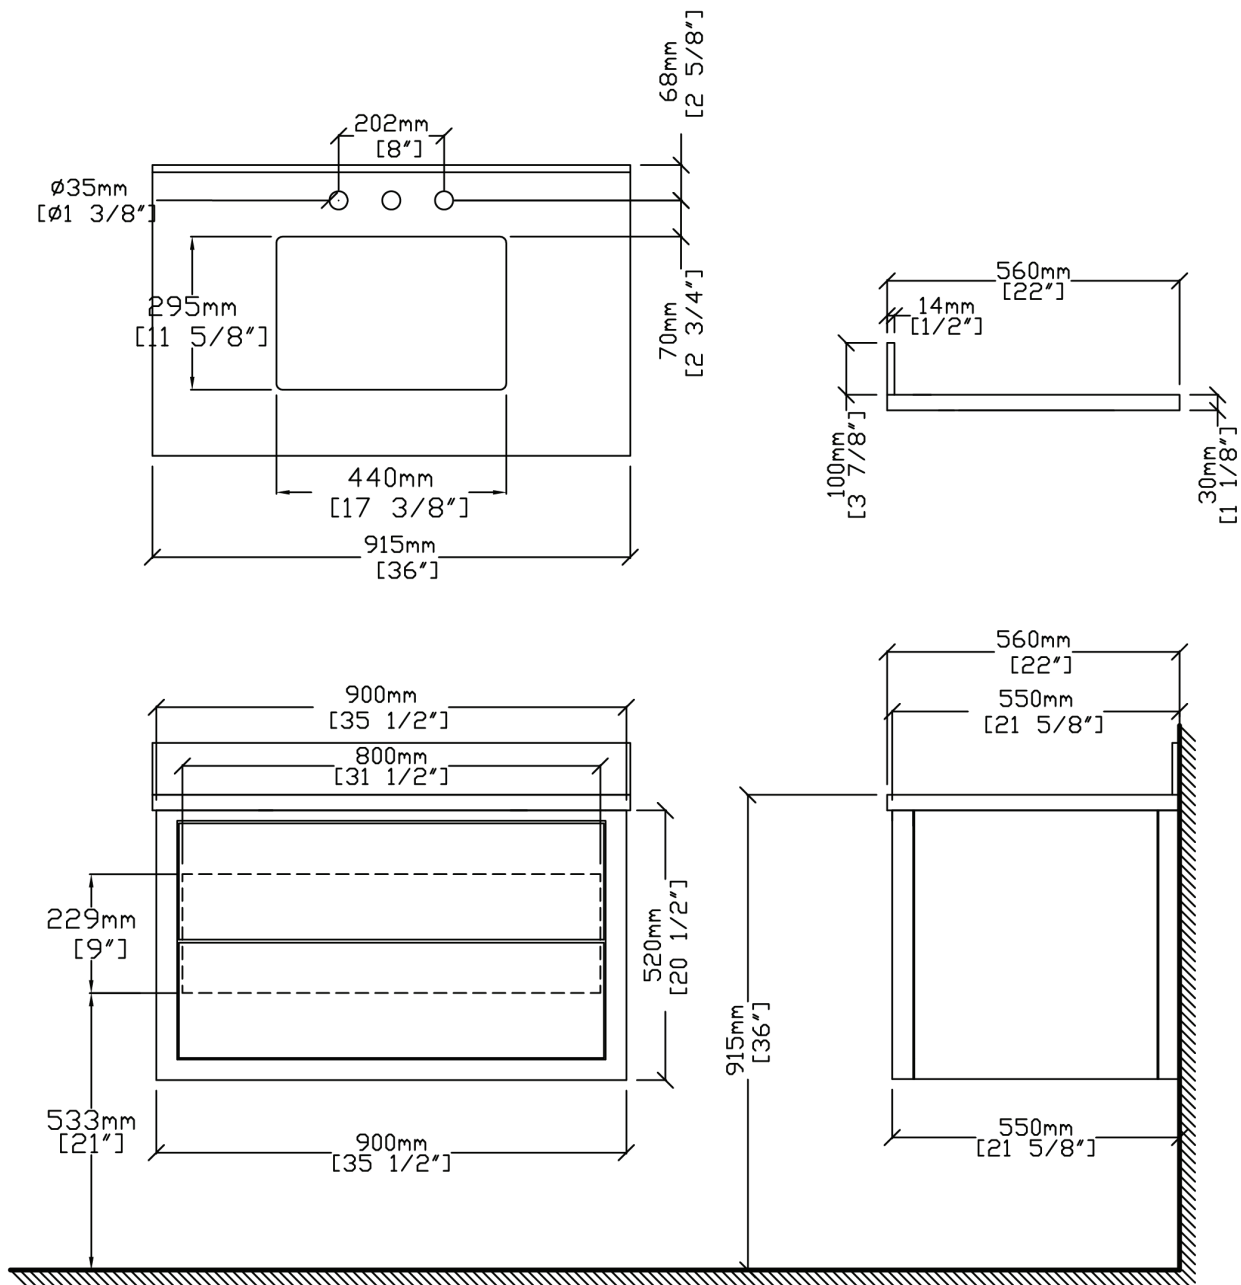

PRODUCT SPECIFICATIONS

Dimensional Diagram(s)

Wood is a beautiful natural material. The figuring (grain) of each piece is unique to every vanity produced. Every vanity will contain a different figure, birdseye knots and heartwood streaks. These are not considered defects, but natural unique character. There will also be a natural aging of every wood species over time which changes the overall color of the vanity. In most instances, this will be a darkening of dark woods and a yellowing of light woods. Direct sunlight will hasten this effect. Given this natural beauty, no two vanities will exactly match in figure or color (if stained or clear-coated). Samples may differ.

Stone products will have naturally occurring characteristics such as variation in grain, color, and mineral streaks. Due to this natural beauty, new and/or replacement pieces may not match display samples and/or existing pieces.