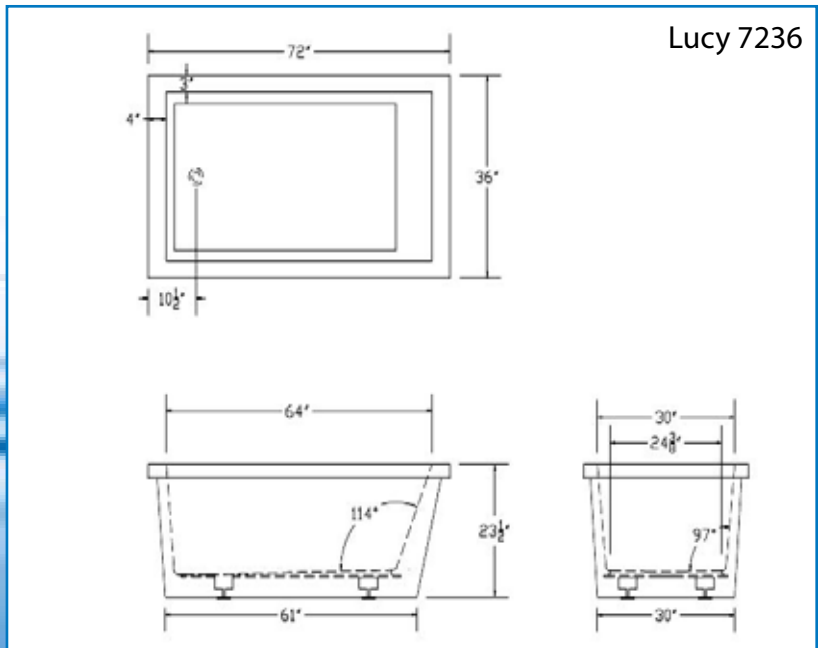

Amps	Volts	Breaker	Dedicated Service
13.5	120	20 amp	GFCI Protected
		Water Capacity (6632)	Water Capacity (7236)
		75 gal.	90 gal.

Disclaimer: Certain options or altering the pump/blower location may cause the pump/blower to extend beyond the tub decking. For cutout dimensions wait for unit to arrive. All specifications subject to change without notice.