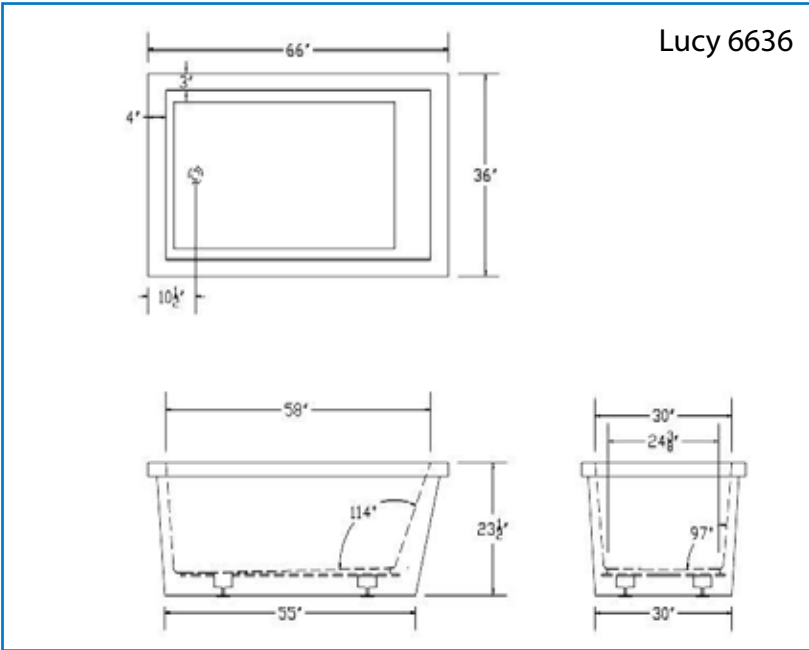

Amps	Volts	Breaker	Dedicated Service
13.5	120	20 amp	GFCI Protected
		Water Capacity (6632)	Water Capacity (7236)
		75 gal.	90 gal.

Disclaimer: Certain options or altering the pump/blower location may cause the pump/blower to extend beyond the tub decking. For cutout dimensions wait for unit to arrive. All specifications subject to change without notice.