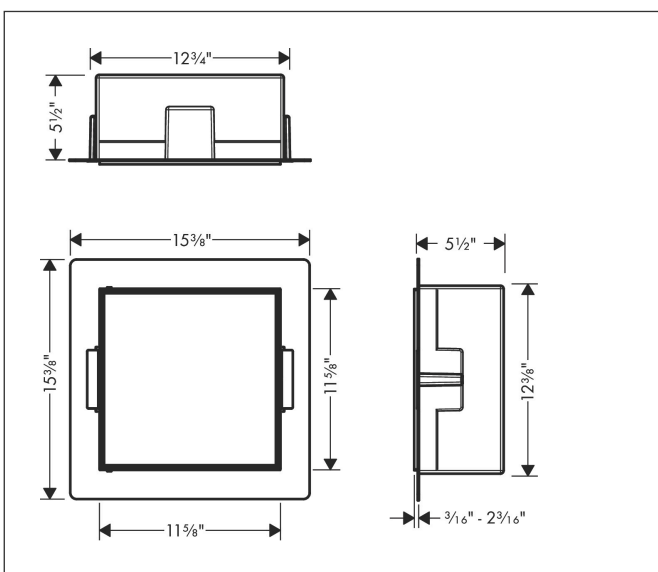

Brand hansgrohe
 Art. Name **XtraStoris Rock** Wall niche with tileable door 12"x 12"x 5 1/2"
 Art. Nr. 56091700
 Surface matte white
 Pos. 1

Product Picture

Features

- Consists of: wall niche with tileable door, sealing set
- Tileable Push-Open door
- Depth of the tileable door: 12 mm
- Installation depth: 140 mm
- Where to use: new construction, renovation
- Variable installation depth
- Easy to clean surface
- Suitable for use in wet areas
- easy adjustment to tile thickness
- Wall type: solid wall construction, drywall construction
- Material sealing set: Polystyrene (PS)
- Material wall niche: Stainless Steel 304 (1.4301)
- Dimensions wall niche: 300 x 300 x 140 mm (HxWxD)
- Required dimensions for sealing set: 313 x 325 x 140 mm (HxWxD)

Drawing

Technology