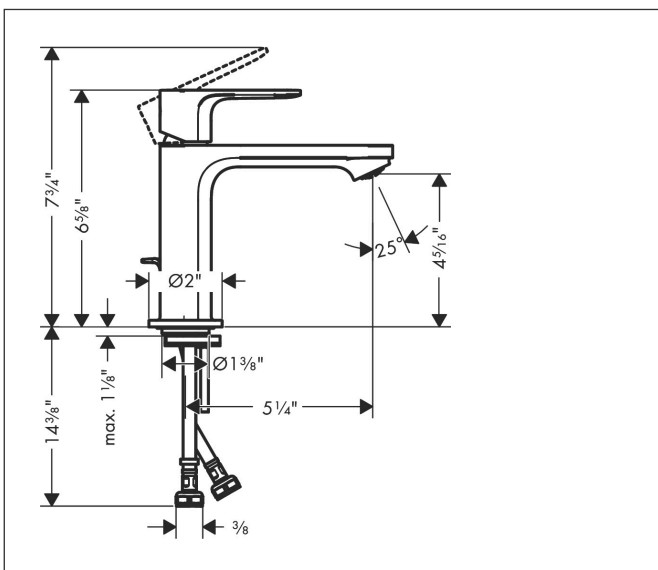

Brand hansgrohe
 Art. Name **Rebris S** Single-Hole Faucet 110 with Pop-Up Drain
 Art. Nr. 72517001
 Surface chrome
 Pos. 1

Product Picture

Features

- Consists of: Single-handle faucet, Pop-up assembly
- Spout height: 109 mm
- Spray modes: Aerated spray
- Flow: 1.2 GPM (4.5 L/Min)
- Ceramic cartridge
- Includes pop-up drain
- Material waste set: Metal

Drawing

Technology