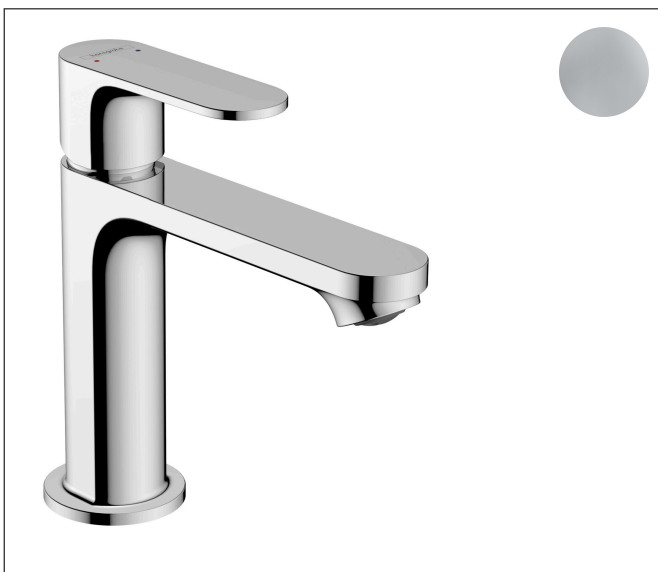

Brand hansgrohe
 Art. Name **Rebris S** Single-Hole Faucet 110 with Pop-Up Drain
 Art. Nr. 72517001
 Surface chrome
 Pos. 1

Product Picture

Features

- Consists of: Single-handle faucet, Pop-up assembly
- Spout height: 109 mm
- Spray modes: Aerated spray
- Flow: 1.2 GPM (4.5 L/Min)
- Ceramic cartridge
- Includes pop-up drain
- Material waste set: Metal